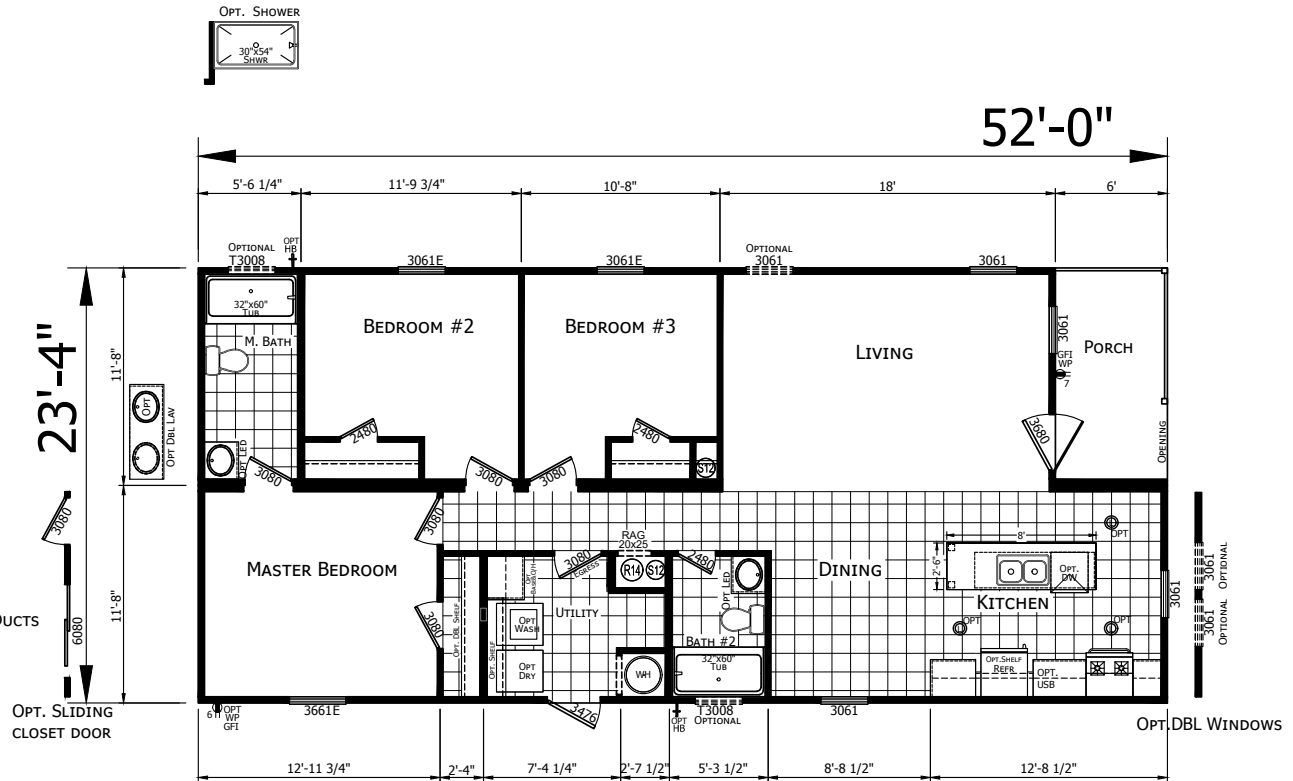

# Alondra

Forest Manor Series

1,213 SQ. FT. (Approximate) 3 Bedroom, 2 Bath

Last Updated: 12-2-20

(Optional Reversed Floor Plan Available)

OPT. FURNACE O/H DUCTS