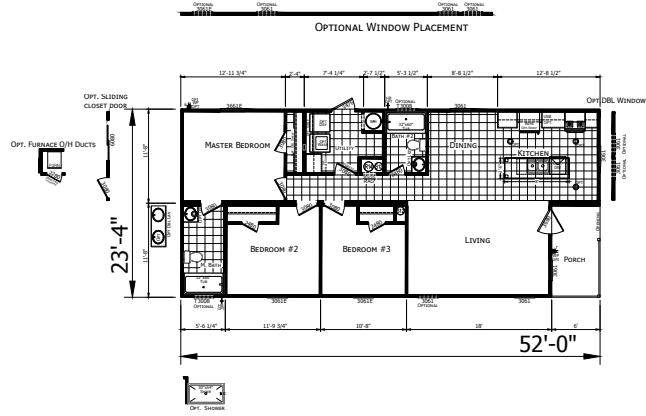

# Alondra

Forest Manor Series

1,213 SQ. FT. (Approximate) 3 Bedroom, 2 Bath

Last Updated: 12-2-20

(Optional Reversed Floor Plan Available)

OPT. FURNACE O/H DUCTS