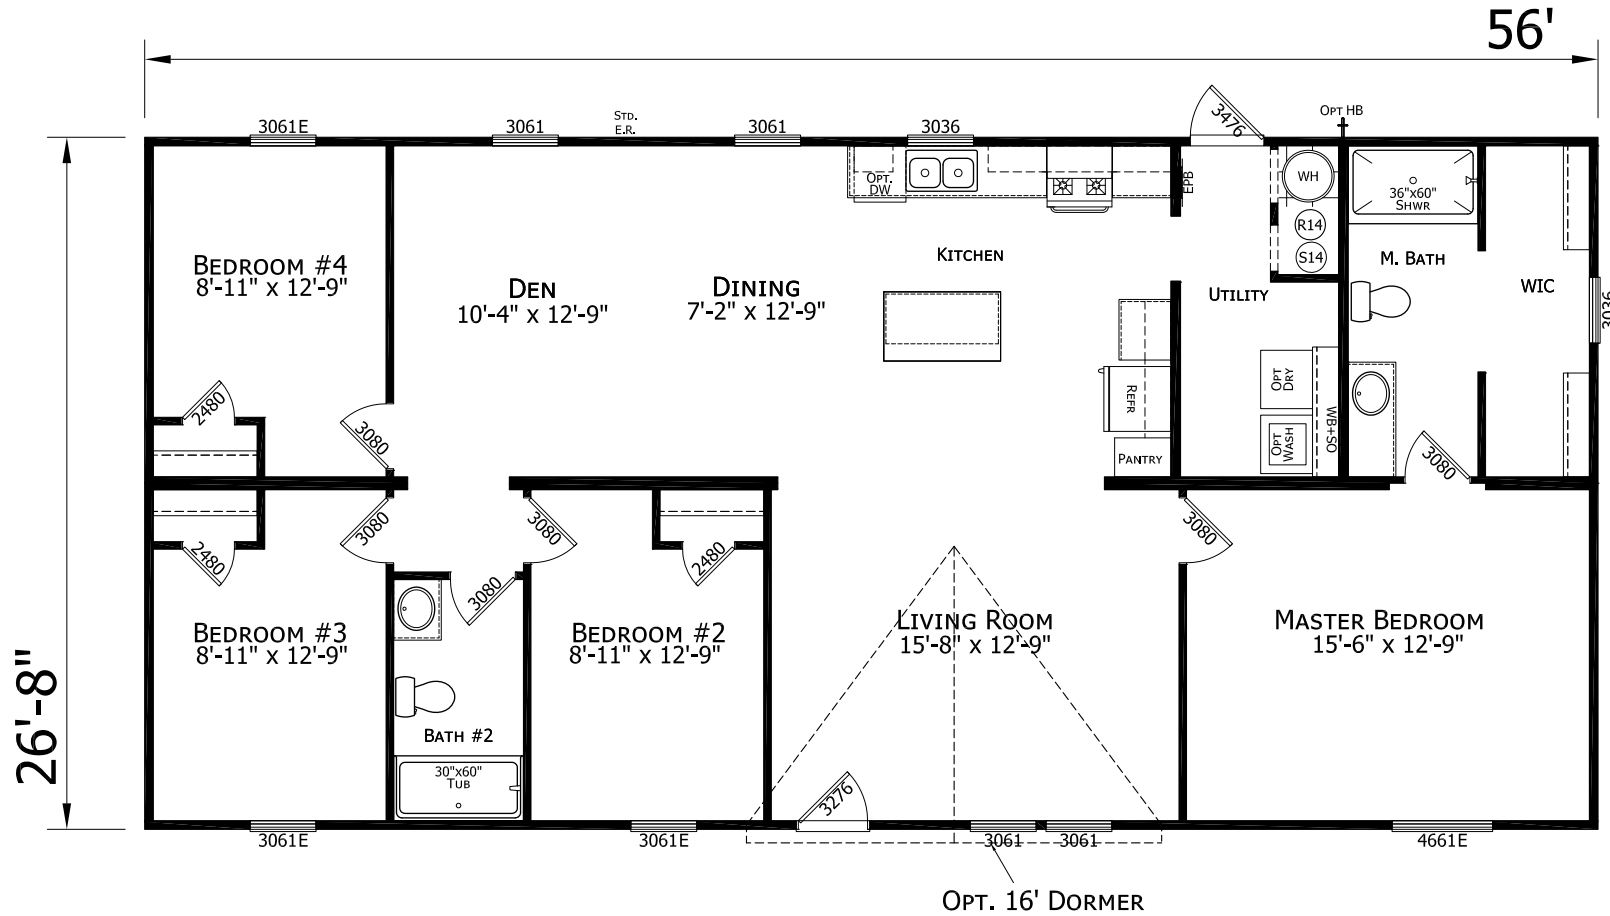

Borum

Prime Series

1,493 SQ. FT. (Approximate) 4 Bedroom, 2 Bath

Last Updated: 12-3-20

FACTORY SELECT HOMES
179 Highway 601 South
Lugoff, SC 29078

SelectMobileHomes.com | 1-800-706-1701

IMPORTANT: Alta Cima Corp reserves the right to modify, cancel or substitute products or features of this event at any time without prior notice or obligation. Pictures and other promotional materials are representative and may depict or contain floor plans, square footages, elevations, options, upgrades, extra design features, decorations, floor coverings, specialty light fixtures, custom paint and wall coverings, window treatments, landscaping, sound and alarm systems, furnishings, appliances, and other designer/decorator features and amenities that are not included as part of the home and/or may not be available at all locations. Home, pricing and community information is subject to change, and homes to prior sale, at any time without notice or obligation. ©2020 Alta Cima Corp. All rights reserved.