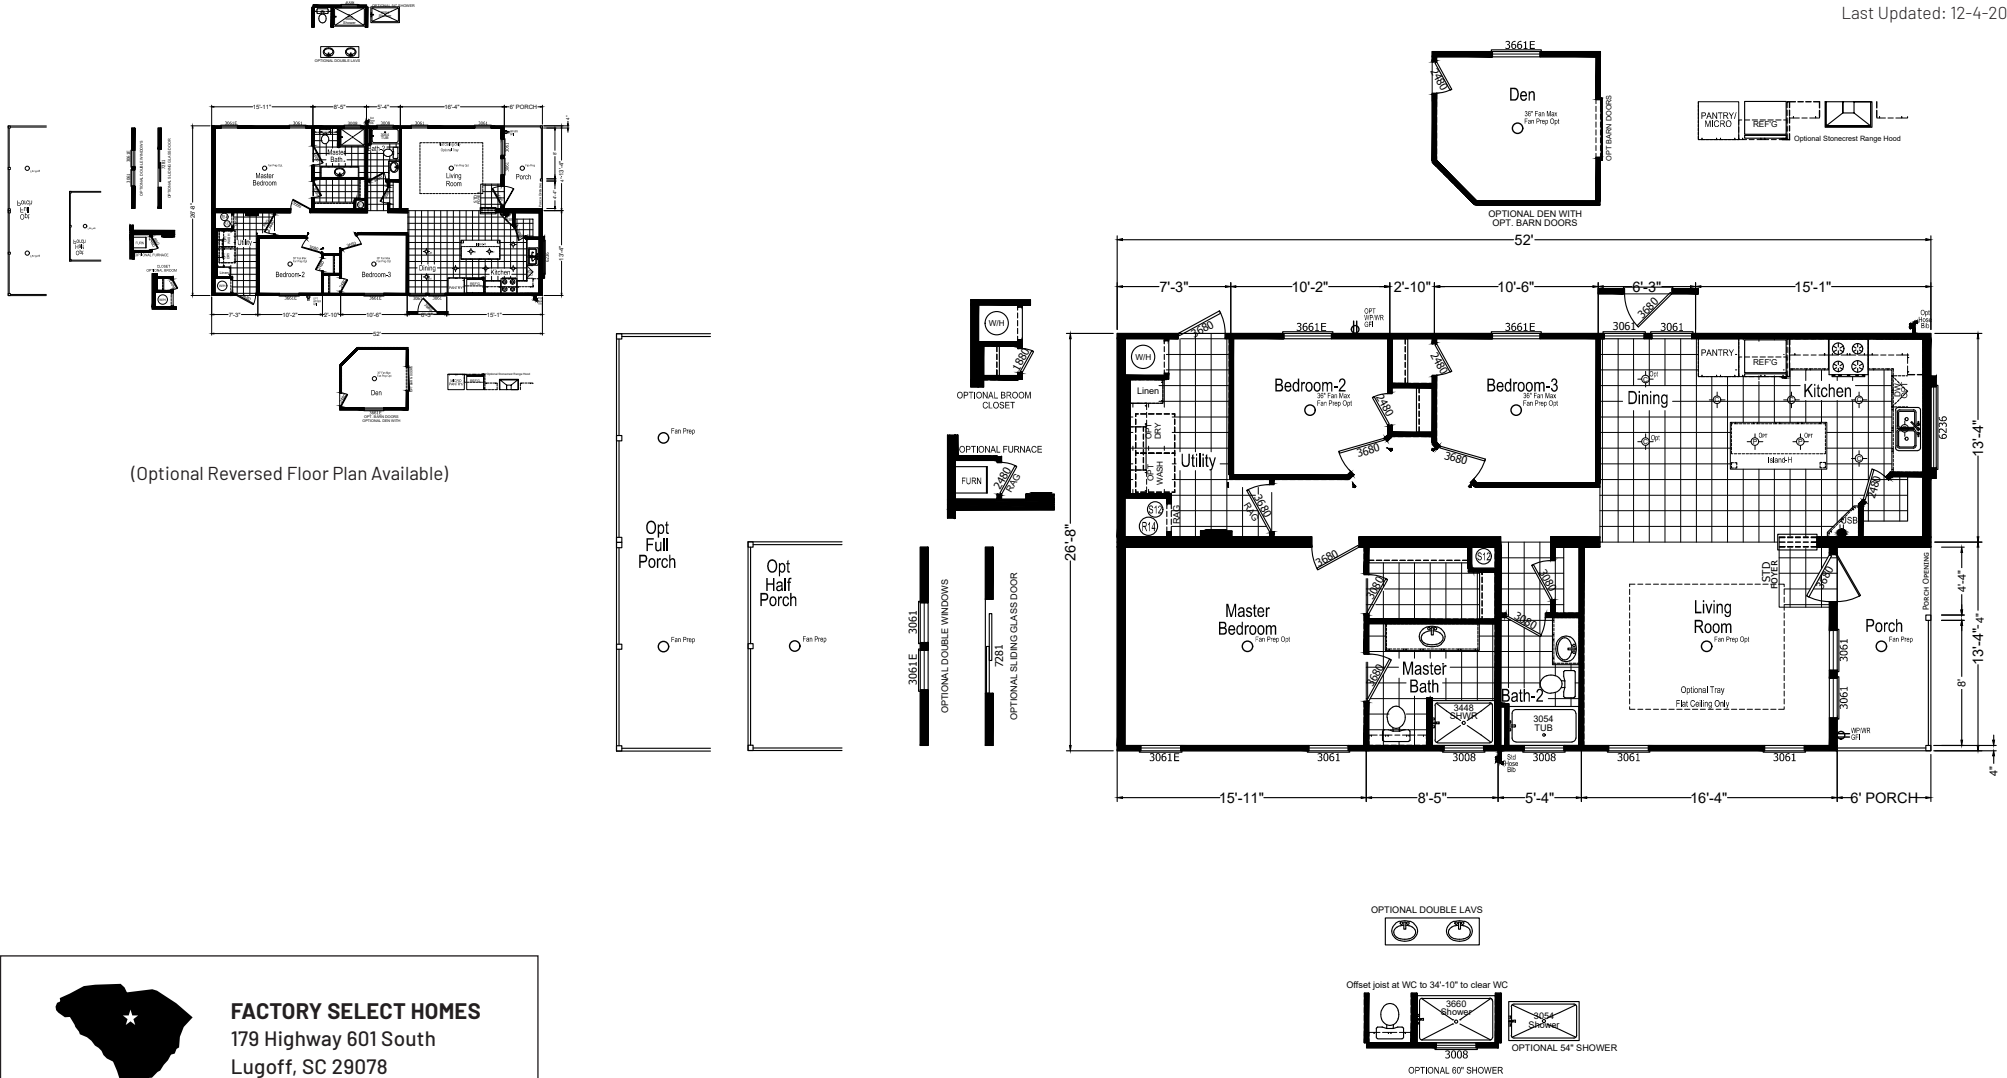

# Cerro

Homes of Merit Community Series

1,387 SQ. FT. (Approximate) 3 Bedroom, 2 Bath

Last Updated: 12-4-20

**FACTORY SELECT HOMES**  
 179 Highway 601 South  
 Lugoff, SC 29078

SelectMobileHomes.com | 1-800-706-1701