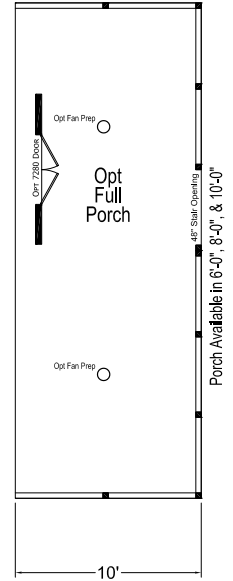

# Garitt

Homes of Merit Community Series

1,494 SQ. FT. (Approximate) 3 Bedroom, 2 Bath

Last Updated: 12-4-20

(Optional Reversed Floor Plan Available)

**FACTORY SELECT HOMES**  
179 Highway 601 South  
Lugoff, SC 29078