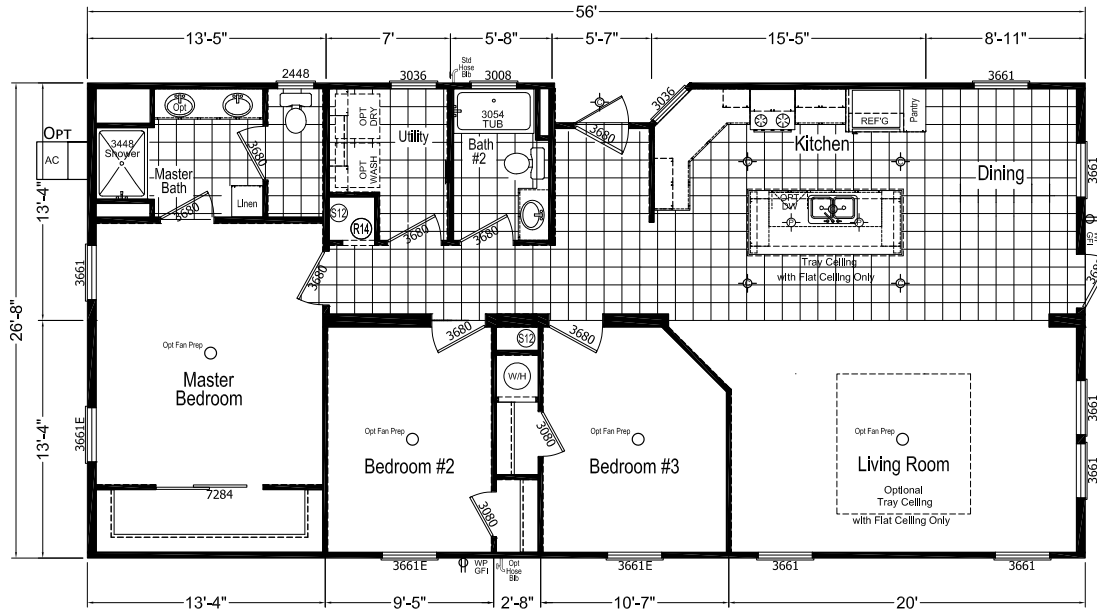

# Garitt

Homes of Merit Community Series

1,494 SQ. FT. (Approximate) 3 Bedroom, 2 Bath

Last Updated: 12-4-20

(Optional Reversed Floor Plan Available)

**FACTORY SELECT HOMES**  
179 Highway 601 South  
Lugoff, SC 29078