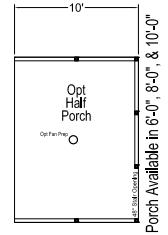

# Garitt

Homes of Merit Community Series

1,494 SQ. FT. (Approximate) 3 Bedroom, 2 Bath

Last Updated: 12-4-20

(Optional Reversed Floor Plan Available)

**FACTORY SELECT HOMES**  
179 Highway 601 South  
Lugoff, SC 29078