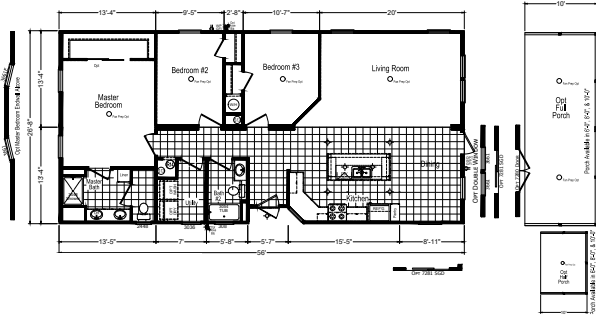

# Garitt

Homes of Merit Community Series

1,494 SQ. FT. (Approximate) 3 Bedroom, 2 Bath

Last Updated: 12-4-20

(Optional Reversed Floor Plan Available)

**FACTORY SELECT HOMES**  
179 Highway 601 South  
Lugoff, SC 29078