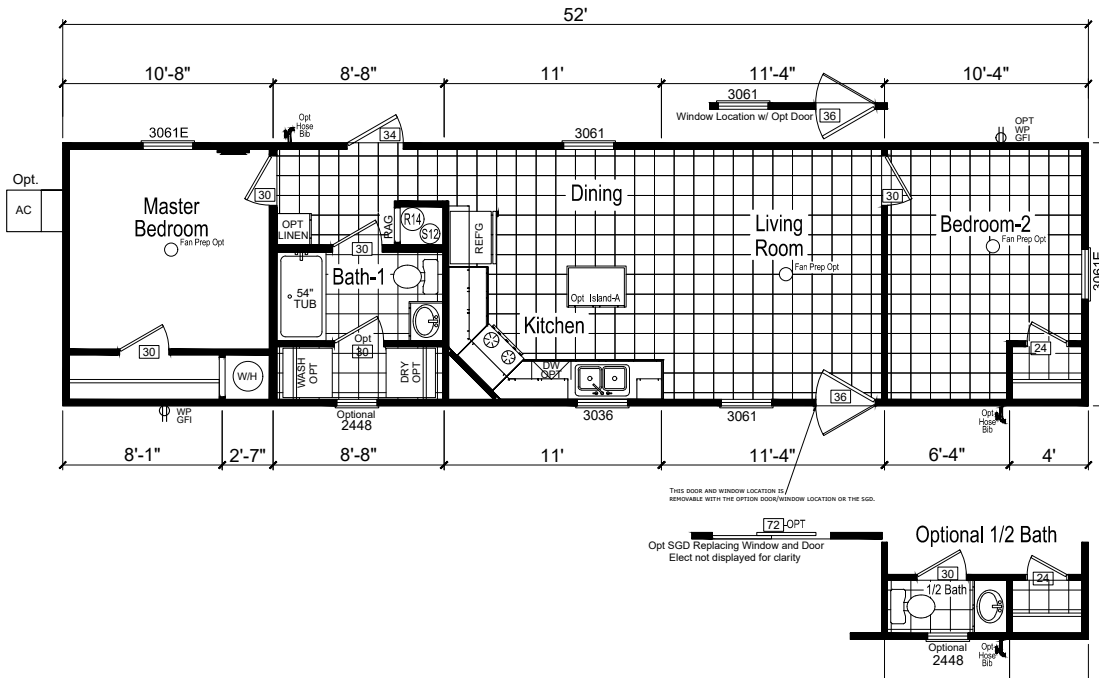

Golden

Trinity Series

693 SQ. FT. (Approximate) 2 Bedrooms, 1 Bath

Last Updated: 12-2-20

(Optional Reversed Floor Plan Available)