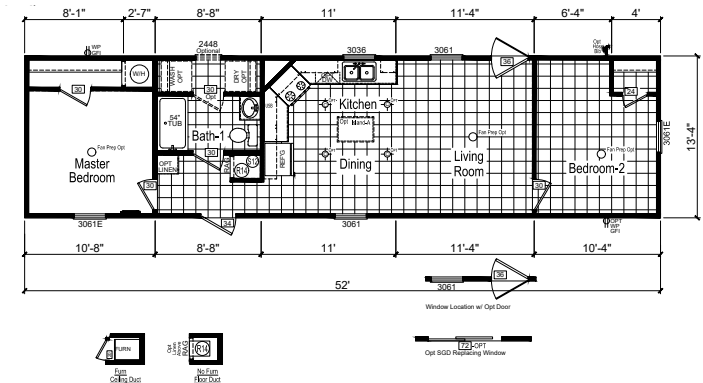

FACTORY SELECT HOMES
179 Highway 601 South
Lugoff, SC 29078

SelectMobileHomes.com | 1-800-706-1701

IMPORTANT: Alta Cima Corp reserves the right to modify, cancel or substitute products or features of this event at any time without prior notice or obligation. Pictures and other promotional materials are representative and may depict or contain floor plans, square footages, elevations, options, upgrades, extra design features, decorations, floor coverings, specialty light fixtures, custom paint and wall coverings, window treatments, landscaping, sound and alarm systems, furnishings, appliances, and other designer/decorator features and amenities that are not included as part of the home and/or may not be available at all locations. Home, pricing and community information is subject to change, and homes to prior sale, at any time without notice or obligation. ©2020 Alta Cima Corp. All rights reserved.

MANUFACTURED BY:

I authorize Factory Select Homes to build my house, per this plan.

X _____
Customer Signature/Date