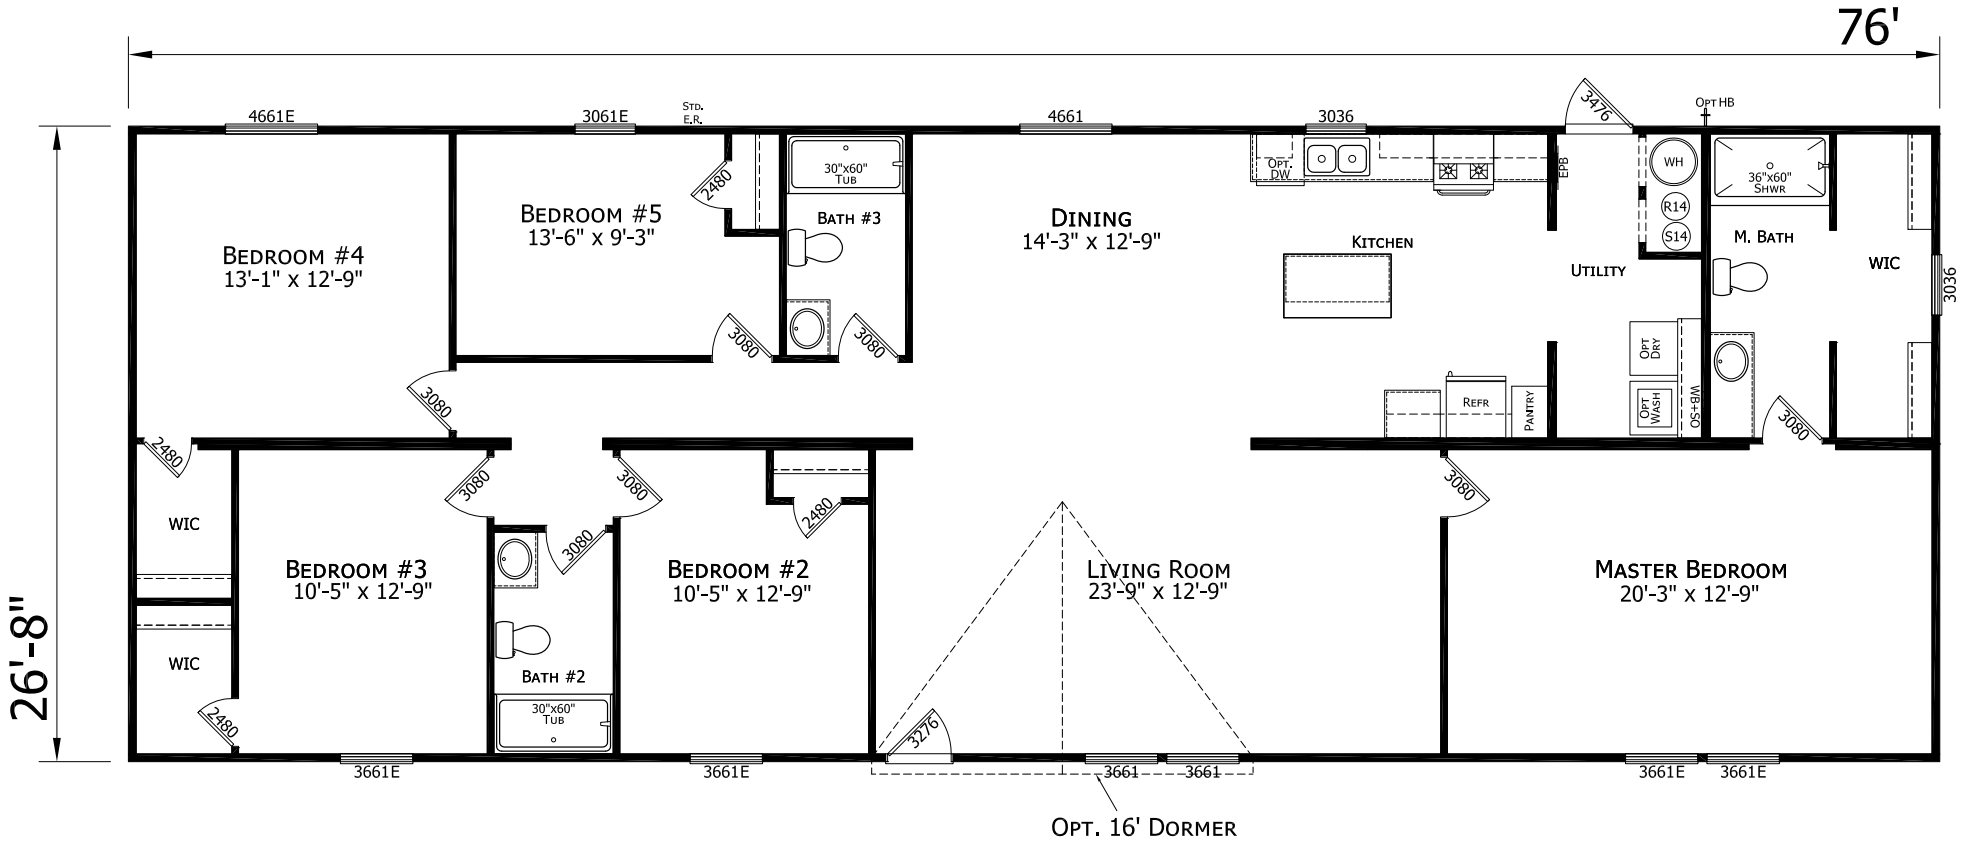

Hoxie

Prime Series

2,027 SQ. FT. (Approximate) 5 Bedroom, 3 Bath

Last Updated: 12-3-20

FACTORY SELECT HOMES
 179 Highway 601 South
 Lugoff, SC 29078

SelectMobileHomes.com | 1-800-706-1701

IMPORTANT: Alta Cima Corp reserves the right to modify, cancel or substitute products or features of this event at any time without prior notice or obligation. Pictures and other promotional materials are representative and may depict or contain floor plans, square footages, elevations, options, upgrades, extra design features, decorations, floor coverings, specialty light fixtures, custom paint and wall coverings, window treatments, landscaping, sound and alarm systems, furnishings, appliances, and other designer/decorator features and amenities that are not included as part of the home and/or may not be available at all locations. Home, pricing and community information is subject to change, and homes to prior sale, at any time without notice or obligation. ©2020 Alta Cima Corp. All rights reserved.