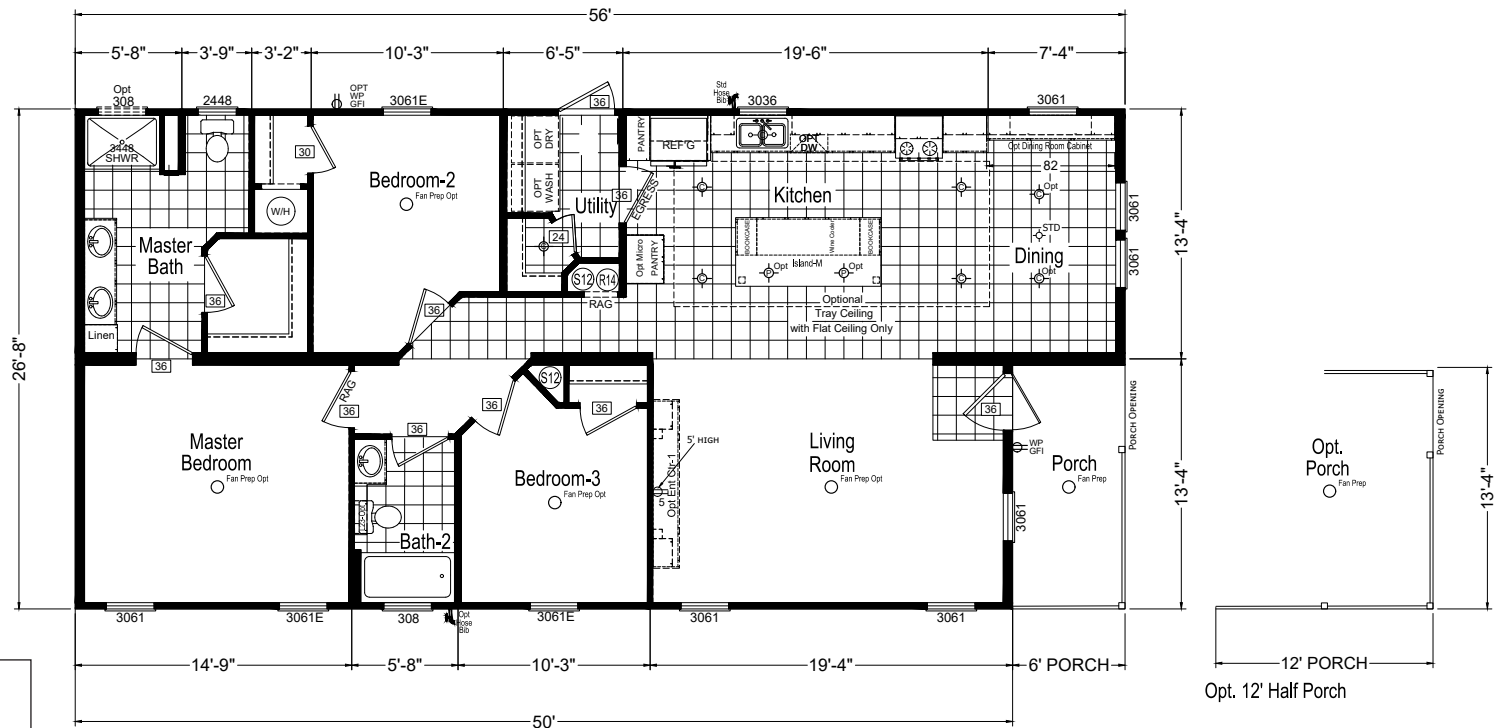

FACTORY SELECT HOMES
179 Highway 601 South
Lugoff, SC 29078

SelectMobileHomes.com | 1-800-706-1701

IMPORTANT: Alta Cima Corp reserves the right to modify, cancel or substitute products or features of this event at any time without prior notice or obligation. Pictures and other promotional materials are representative and may depict or contain floor plans, square footages, elevations, options, upgrades, extra design features, decorations, floor coverings, specialty light fixtures, custom paint and wall coverings, window treatments, landscaping, sound and alarm systems, furnishings, appliances, and other designer/decorator features and amenities that are not included as part of the home and/or may not be available at all locations. Home, pricing and community information is subject to change, and homes to prior sale, at any time without notice or obligation. ©2020 Alta Cima Corp. All rights reserved.

MANUFACTURED BY:

I authorize Factory Select Homes to build my house, per this plan.

X _____

Customer Signature/Date