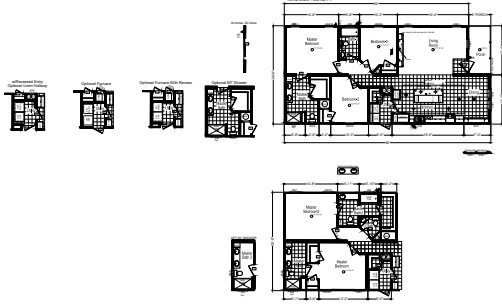

Lorenzo

Homes of Merit Community Series

1,494 SQ. FT. (Approximate) 3 Bedroom, 2 Bath

Last Updated: 12-4-20

(Optional Reversed Floor Plan Available)

Available With Optional Ultimate Kitchen 2
9 Foot Flat Only At This Time

See Pg. 2 for Options

Optional Double Windows
3061 3061

FACTORY SELECT HOMES
179 Highway 601 South
Lugoff, SC 29078

SelectMobileHomes.com | 1-800-706-1701

IMPORTANT: Alta Cima Corp reserves the right to modify, cancel or substitute products or features of this event at any time without prior notice or obligation. Pictures and other promotional materials are representative and may depict or contain floor plans, square footages, elevations, options, upgrades, extra design features, decorations, floor coverings, specialty light fixtures, custom paint and wall coverings, window treatments, landscaping, sound and alarm systems, furnishings, appliances, and other designer/decorator features and amenities that are not included as part of the home and/or may not be available at all locations. Home, pricing and community information is subject to change, and homes to prior sale, at any time without notice or obligation. ©2020 Alta Cima Corp. All rights reserved.