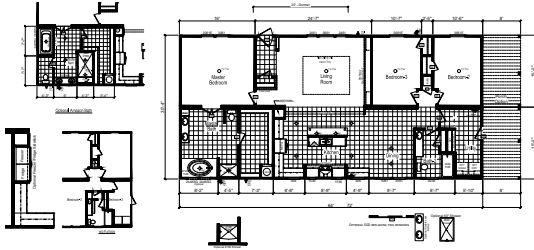

# Malisse

Cypress Series

1,941 SQ. FT. (Approximate) 3 Bedroom, 2 Bath

Last Updated: 12-2-20

(Optional Reversed Floor Plan Available)

**FACTORY SELECT HOMES**  
 179 Highway 601 South  
 Lugoff, SC 29078

SelectMobileHomes.com | 1-800-706-1701