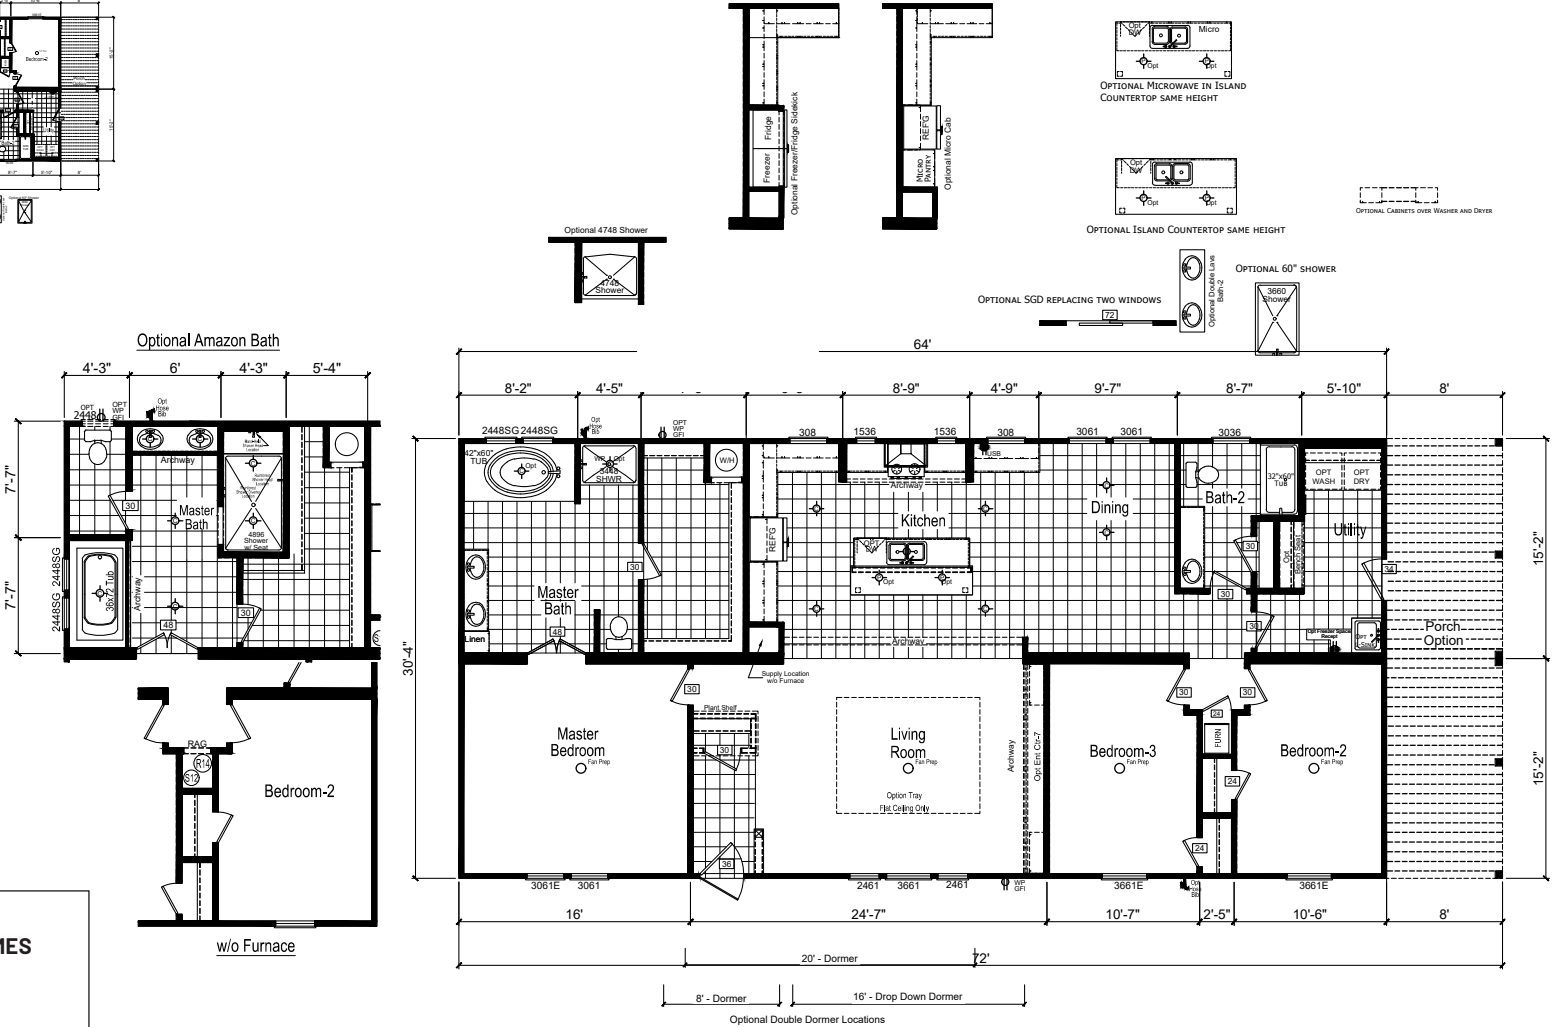

# Malisse

Cypress Series

1,941 SQ. FT. (Approximate) 3 Bedroom, 2 Bath

Last Updated: 12-2-20

(Optional Reversed Floor Plan Available)

**FACTORY SELECT HOMES**  
 179 Highway 601 South  
 Lugoff, SC 29078

SelectMobileHomes.com | 1-800-706-1701