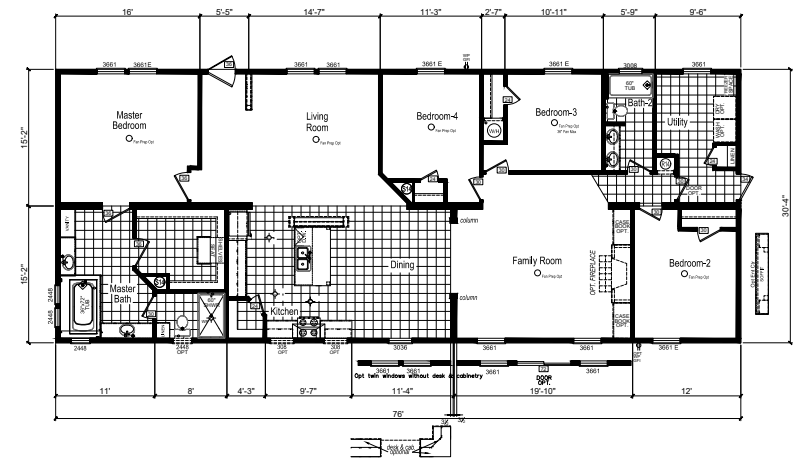

Napier

Willow Series

2,305 SQ. FT. (Approximate) 4 Bedroom, 2 Bath

Last Updated: 12-2-20

(Optional Reversed Floor Plan Available)

FACTORY SELECT HOMES
179 Highway 601 South
Lugoff, SC 29078

SelectMobileHomes.com | 1-800-706-1701