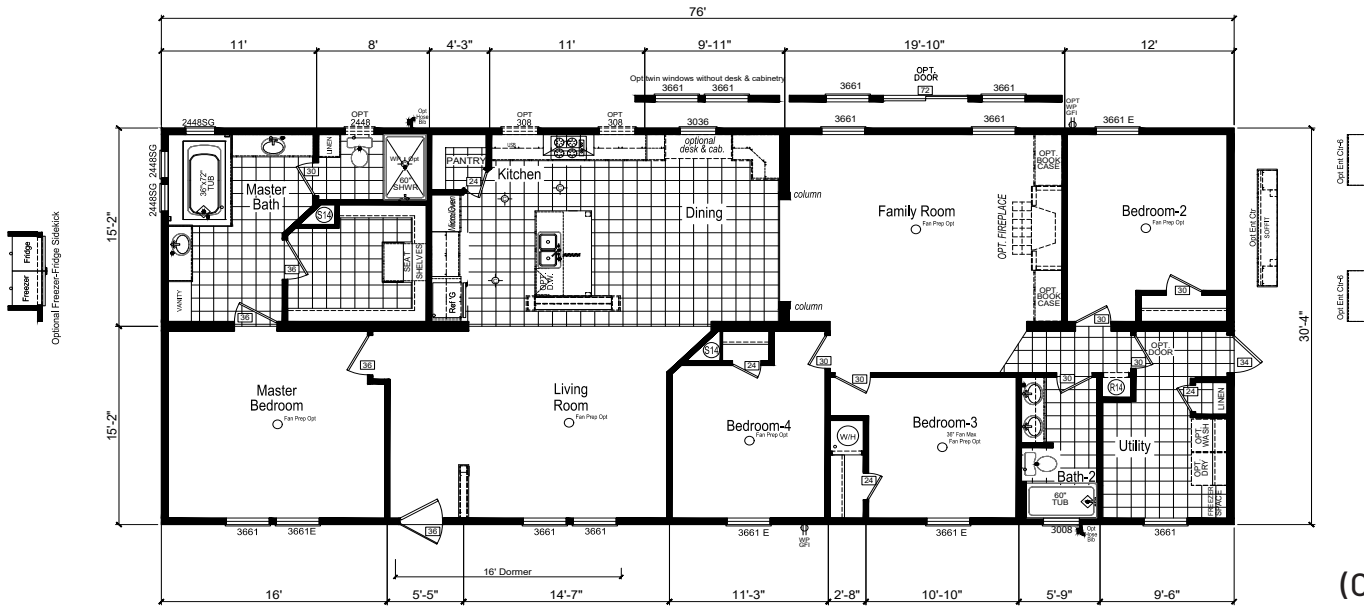

Napier

Willow Series

2,305 SQ. FT. (Approximate) 4 Bedroom, 2 Bath

Last Updated: 12-2-20

(Optional Reversed Floor Plan Available)

FACTORY SELECT HOMES
179 Highway 601 South
Lugoff, SC 29078

SelectMobileHomes.com | 1-800-706-1701