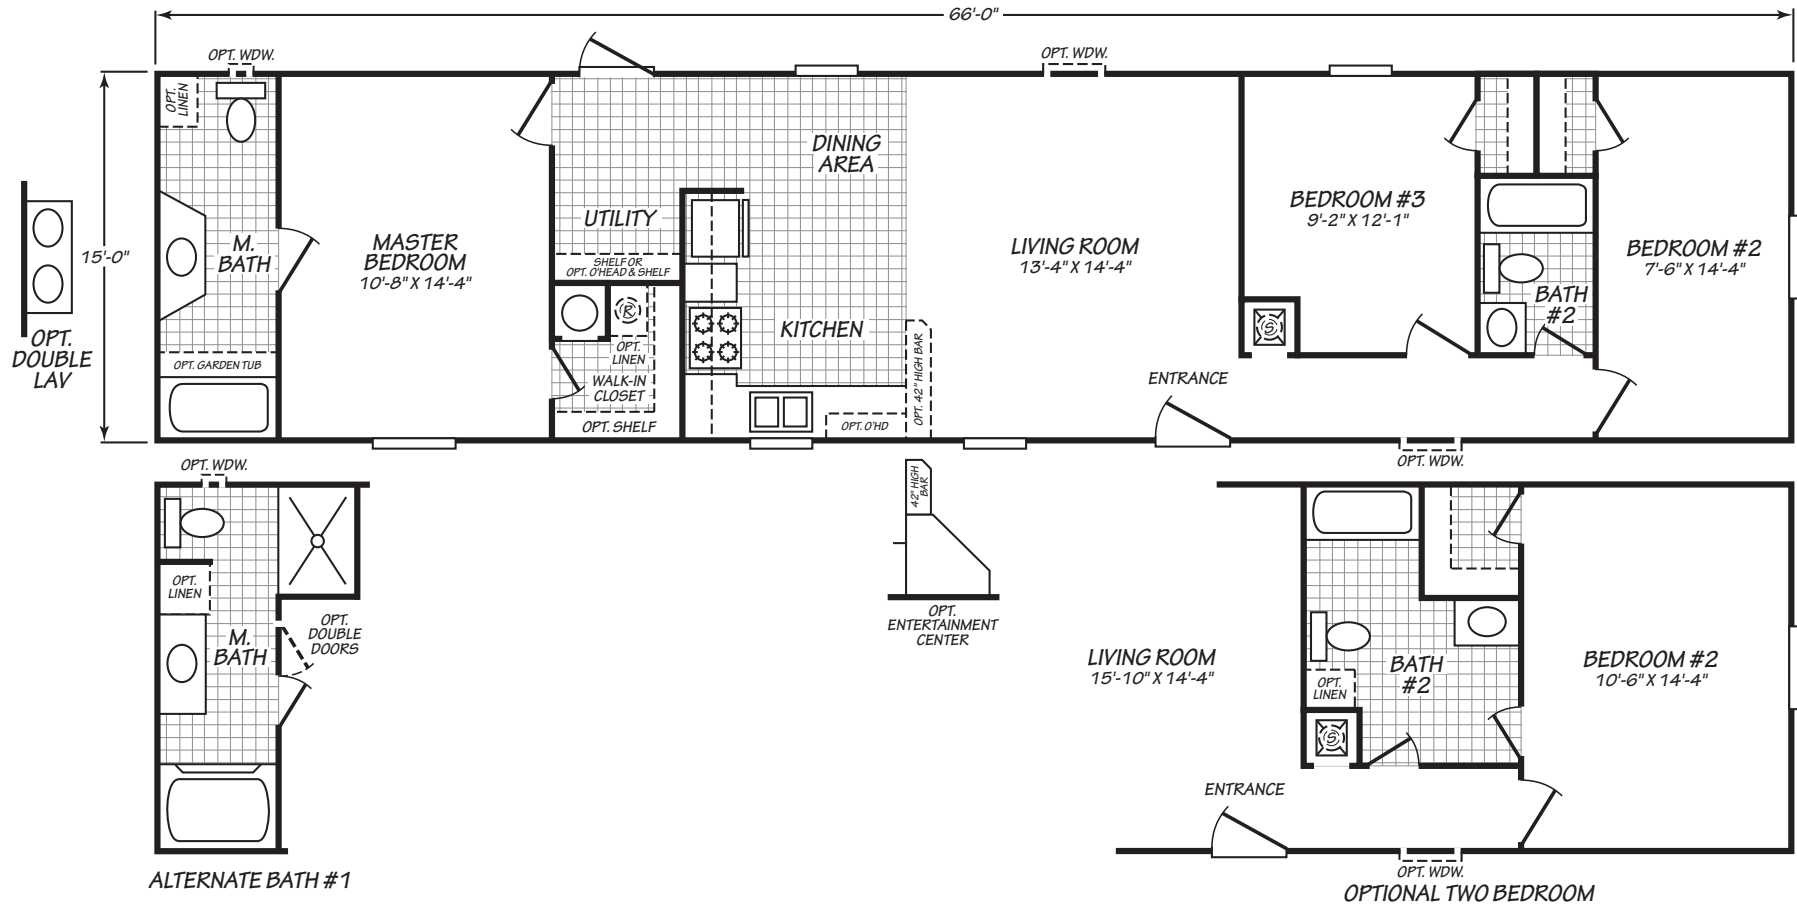

Pauline

Westfield Classic Series

990 SQ. FT. (Approximate) 3 Bedroom, 2 Bath

Last Updated: 12-7-20

FACTORY SELECT HOMES
179 Highway 601 South
Lugoff, SC 29078

SelectMobileHomes.com | 1-800-706-1701

IMPORTANT: Alta Cima Corp reserves the right to modify, cancel or substitute products or features of this event at any time without prior notice or obligation. Pictures and other promotional materials are representative and may depict or contain floor plans, square footages, elevations, options, upgrades, extra design features, decorations, floor coverings, specialty light fixtures, custom paint and wall coverings, window treatments, landscaping, sound and alarm systems, furnishings, appliances, and other designer/decorator features and amenities that are not included as part of the home and/or may not be available at all locations. Home, pricing and community information is subject to change, and homes to prior sale, at any time without notice or obligation. ©2020 Alta Cima Corp. All rights reserved.