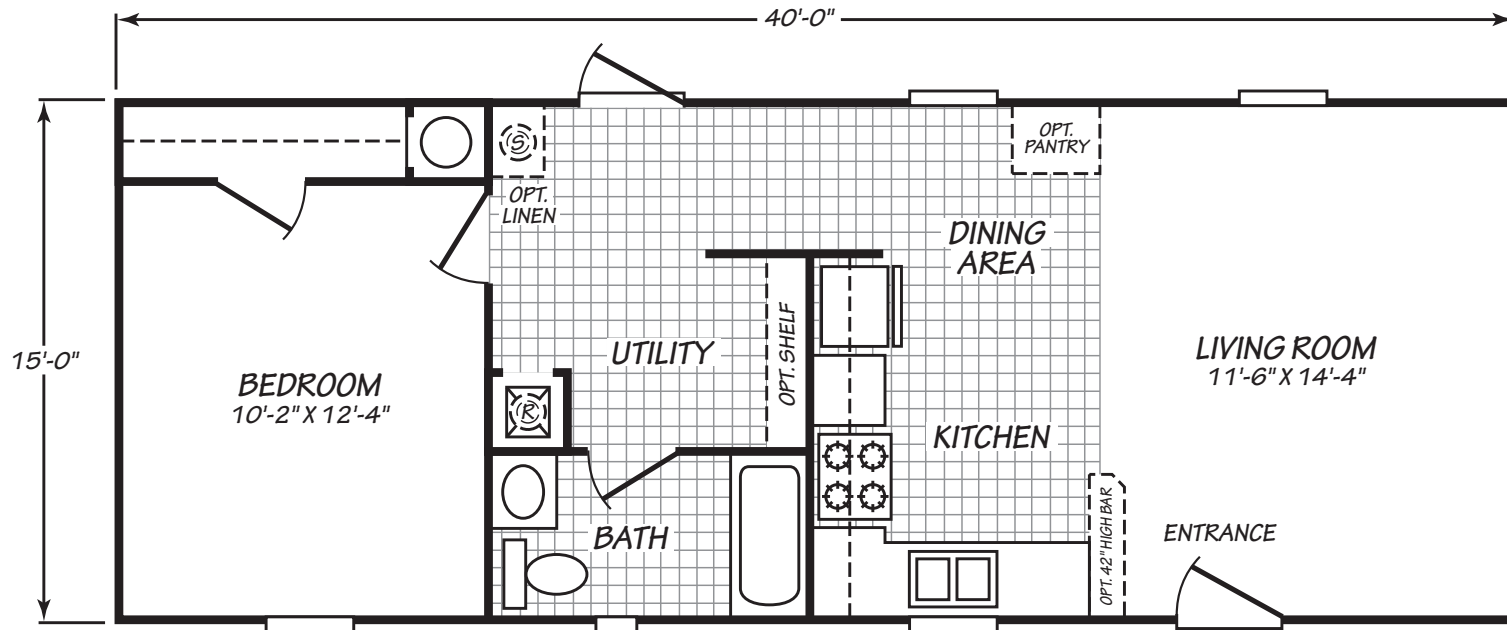

Reidville

Westfield Classic Series

600 SQ. FT. (Approximate) 1 Bedroom, 1 Bath

Last Updated: 12-7-20

FACTORY SELECT HOMES
 179 Highway 601 South
 Lugoff, SC 29078

SelectMobileHomes.com | 1-800-706-1701

IMPORTANT: Alta Cima Corp reserves the right to modify, cancel or substitute products or features of this event at any time without prior notice or obligation. Pictures and other promotional materials are representative and may depict or contain floor plans, square footages, elevations, options, upgrades, extra design features, decorations, floor coverings, specialty light fixtures, custom paint and wall coverings, window treatments, landscaping, sound and alarm systems, furnishings, appliances, and other designer/decorator features and amenities that are not included as part of the home and/or may not be available at all locations. Home, pricing and community information is subject to change, and homes to prior sale, at any time without notice or obligation. ©2020 Alta Cima Corp. All rights reserved.