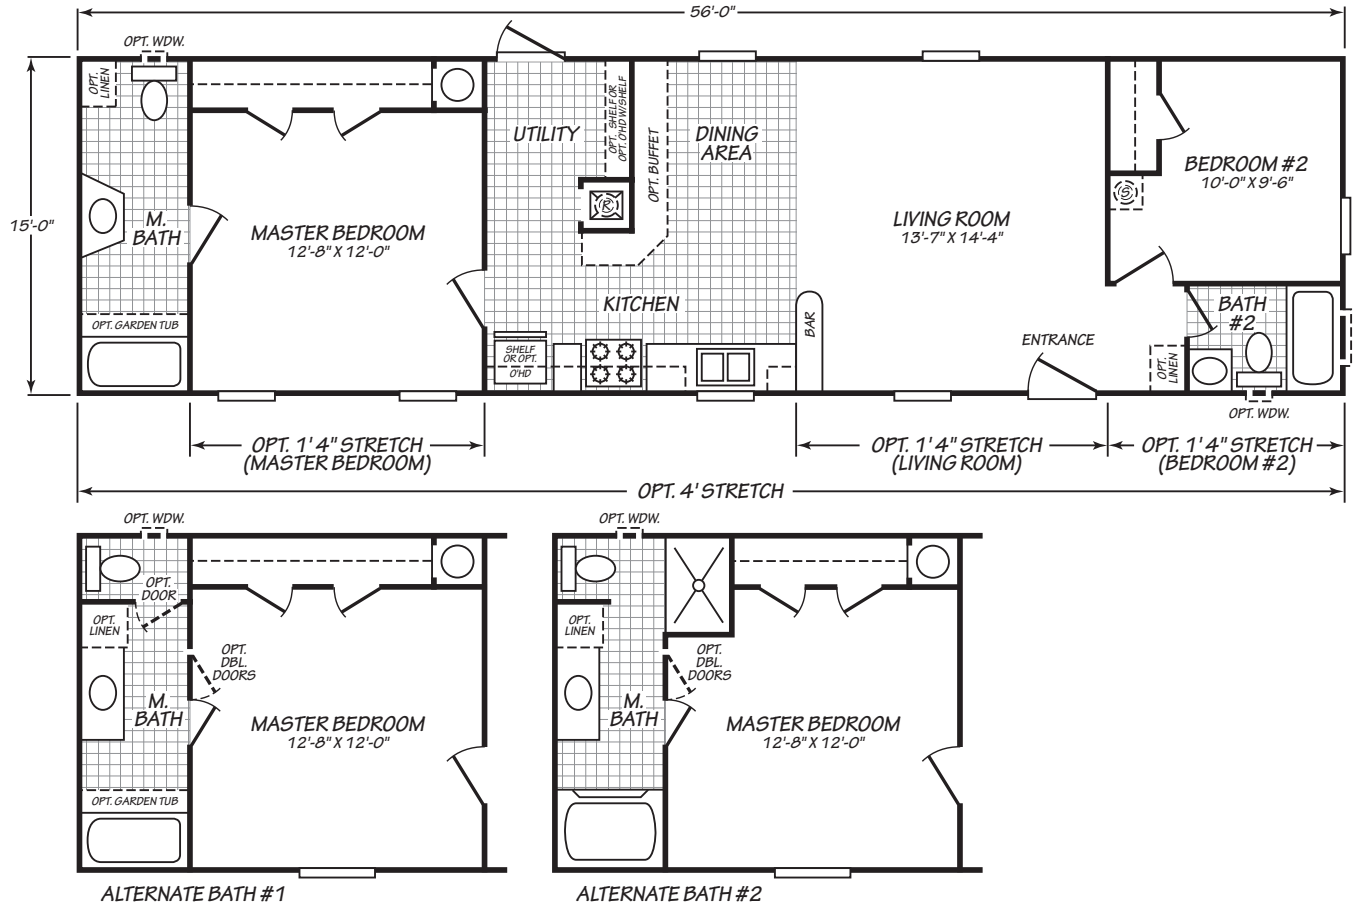

Roebuck

Westfield Classic Series

840 SQ. FT. (Approximate) 2 Bedroom, 2 Bath

Last Updated: 12-7-20

FACTORY SELECT HOMES
 179 Highway 601 South
 Lugoff, SC 29078

SelectMobileHomes.com | 1-800-706-1701

IMPORTANT: Alta Cima Corp reserves the right to modify, cancel or substitute products or features of this event at any time without prior notice or obligation. Pictures and other promotional materials are representative and may depict or contain floor plans, square footages, elevations, options, upgrades, extra design features, decorations, floor coverings, specialty light fixtures, custom paint and wall coverings, window treatments, landscaping, sound and alarm systems, furnishings, appliances, and other designer/decorator features and amenities that are not included as part of the home and/or may not be available at all locations. Home, pricing and community information is subject to change, and homes to prior sale, at any time without notice or obligation. ©2020 Alta Cima Corp. All rights reserved.