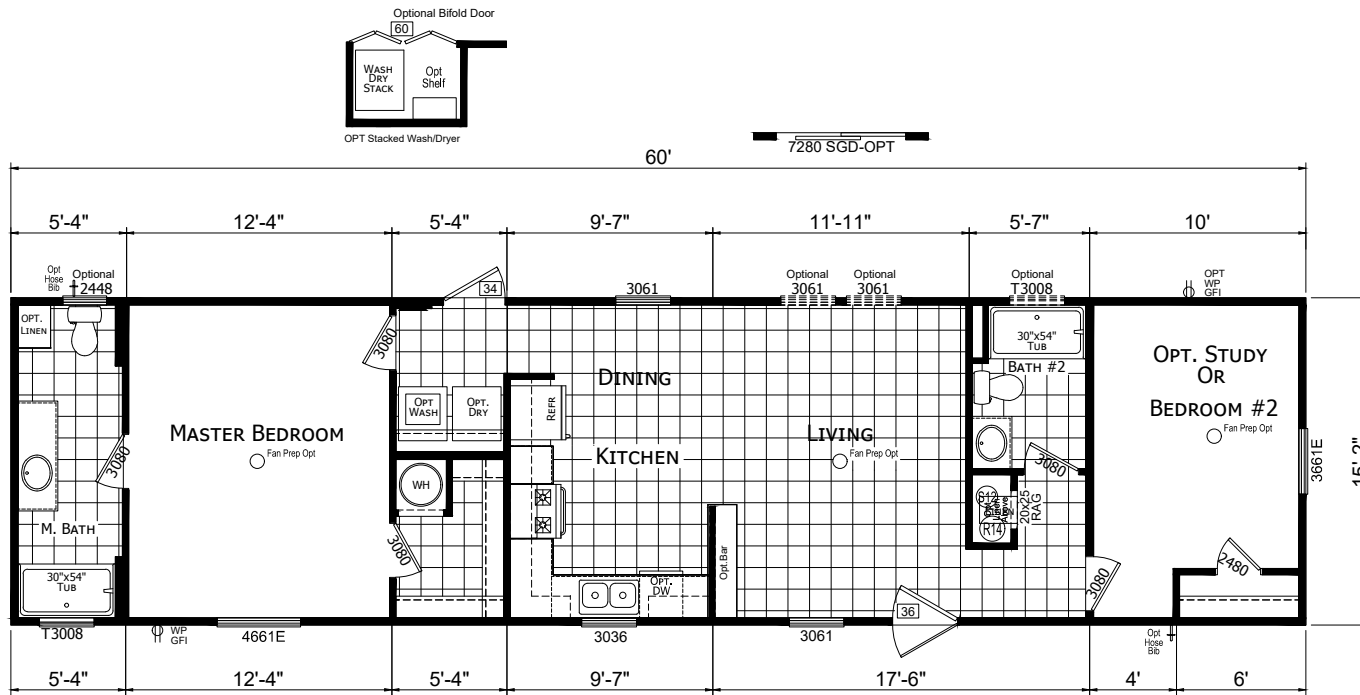

# Sevier

Trinity Series

910 SQ. FT. (Approximate) 2 Bedrooms, 2 Baths

Last Updated: 12-2-20

7280 SGD-OPT  
Optional SGD Replacing Window & Door

CLG DUCT ~ FURN

(Optional Reversed Floor Plan Available)

**FACTORY SELECT HOMES**  
179 Highway 601 South  
Lugoff, SC 29078