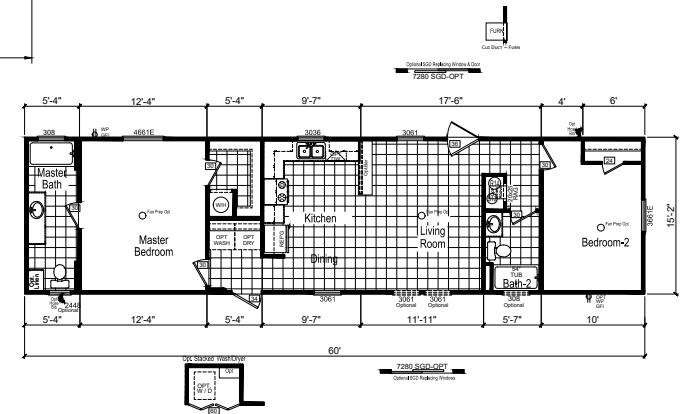

# Sevier

Trinity Series

910 SQ. FT. (Approximate) 2 Bedrooms, 2 Baths

Last Updated: 12-2-20

7280 SGD-OPT  
Optional SGD Replacing Window & Door

CLG DUCT ~ FURN

(Optional Reversed Floor Plan Available)

**FACTORY SELECT HOMES**  
179 Highway 601 South  
Lugoff, SC 29078