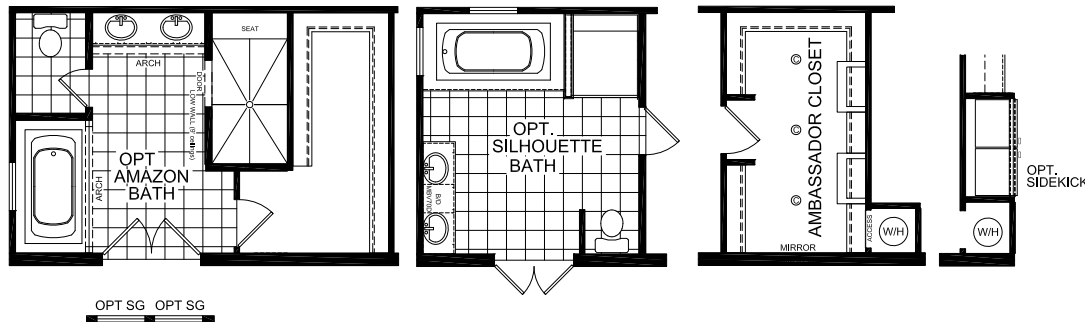

Axson

Chateau Series

1,706 SQ. FT. (Approximate) 3 Bedroom, 2 Bath

Last Updated: 6-25-21

FACTORY SELECT HOMES
179 Highway 601 South
Lugoff, SC 29078

SelectMobileHomes.com | 1-800-706-1701

IMPORTANT: Alta Cima Corp reserves the right to modify, cancel or substitute products or features of this event at any time without prior notice or obligation. Pictures and other promotional materials are representative and may depict or contain floor plans, square footages, elevations, options, upgrades, extra design features, decorations, floor coverings, specialty light fixtures, custom paint and wall coverings, window treatments, landscaping, sound and alarm systems, furnishings, appliances, and other designer/decorator features and amenities that are not included as part of the home and/or may not be available at all locations. Home, pricing and community information is subject to change, and homes to prior sale, at any time without notice or obligation. ©2020 Alta Cima Corp. All rights reserved.