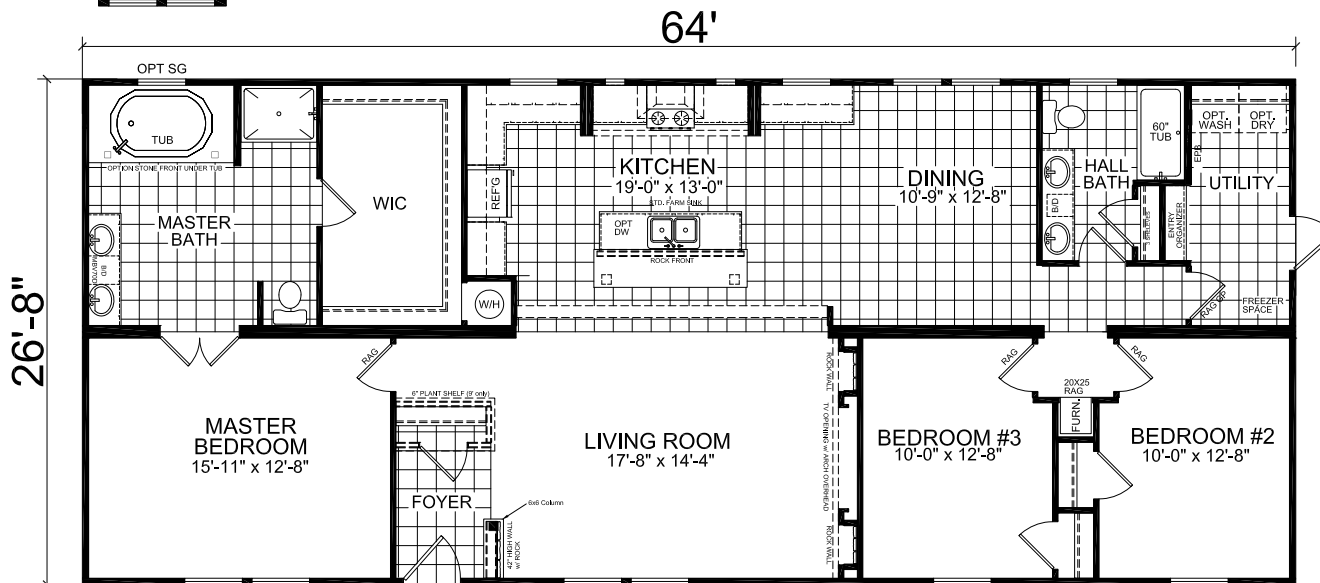

Axson

Chateau Series

1,706 SQ. FT. (Approximate) 3 Bedroom, 2 Bath

Last Updated: 6-25-21

FACTORY SELECT HOMES
179 Highway 601 South
Lugoff, SC 29078

SelectMobileHomes.com | 1-800-706-1701

IMPORTANT: Alta Cima Corp reserves the right to modify, cancel or substitute products or features of this event at any time without prior notice or obligation. Pictures and other promotional materials are representative and may depict or contain floor plans, square footages, elevations, options, upgrades, extra design features, decorations, floor coverings, specialty light fixtures, custom paint and wall coverings, window treatments, landscaping, sound and alarm systems, furnishings, appliances, and other designer/decorator features and amenities that are not included as part of the home and/or may not be available at all locations. Home, pricing and community information is subject to change, and homes to prior sale, at any time without notice or obligation. ©2020 Alta Cima Corp. All rights reserved.