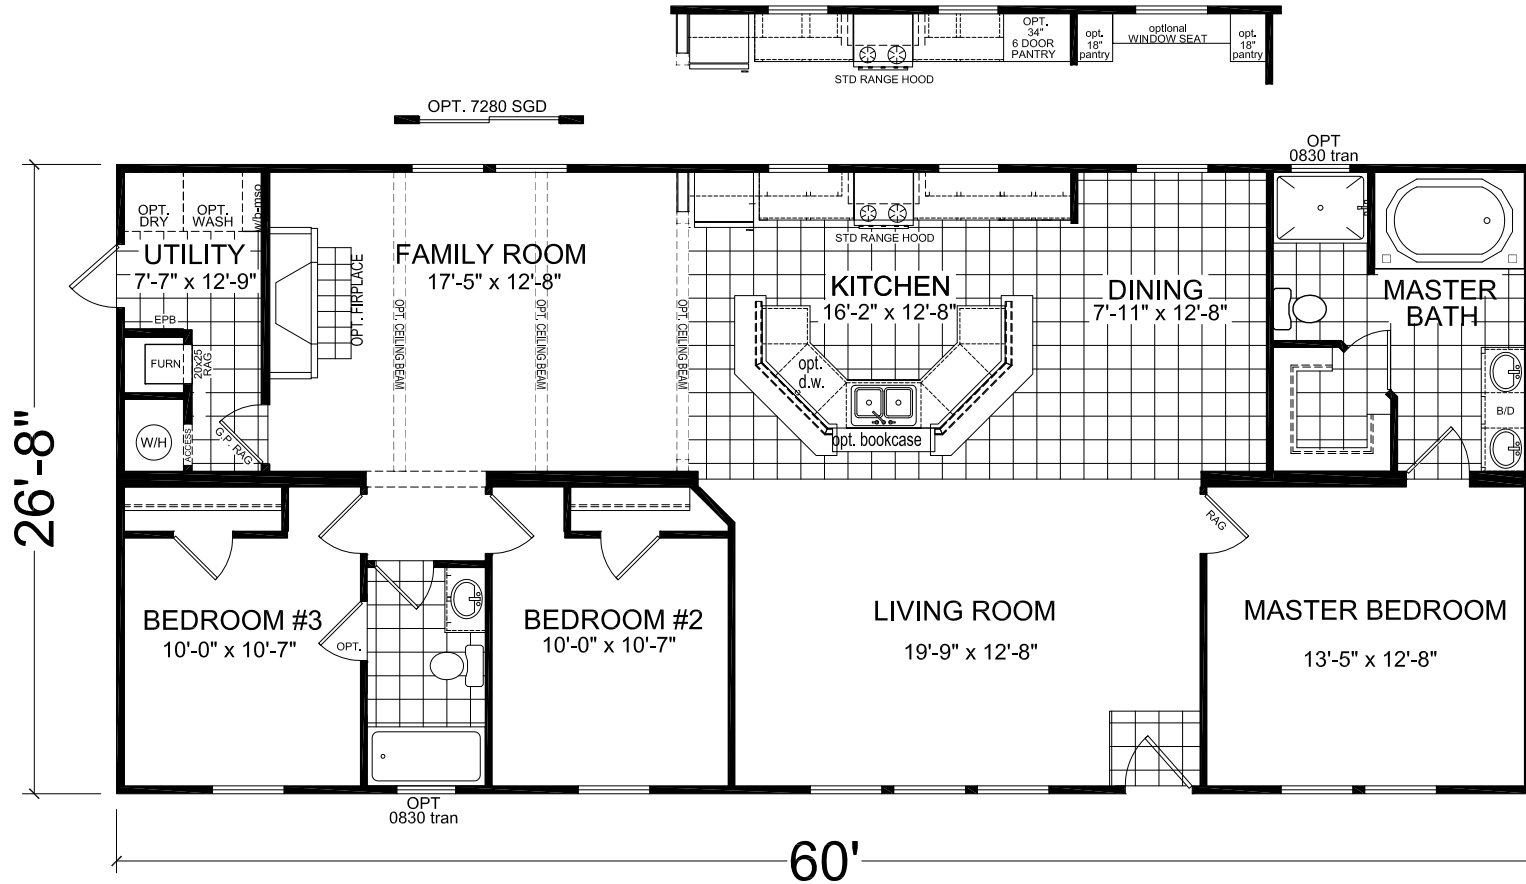

Baconton

Dutch Elite Series

1,600 SQ. FT. (Approximate) 3 Bedroom, 2 Bath

Last Updated: 6-25-21

FACTORY SELECT HOMES
179 Highway 601 South
Lugoff, SC 29078

SelectMobileHomes.com | 1-800-706-1701

IMPORTANT: Alta Cima Corp reserves the right to modify, cancel or substitute products or features of this event at any time without prior notice or obligation. Pictures and other promotional materials are representative and may depict or contain floor plans, square footages, elevations, options, upgrades, extra design features, decorations, floor coverings, specialty light fixtures, custom paint and wall coverings, window treatments, landscaping, sound and alarm systems, furnishings, appliances, and other designer/decorator features and amenities that are not included as part of the home and/or may not be available at all locations. Home, pricing and community information is subject to change, and homes to prior sale, at any time without notice or obligation. ©2020 Alta Cima Corp. All rights reserved.