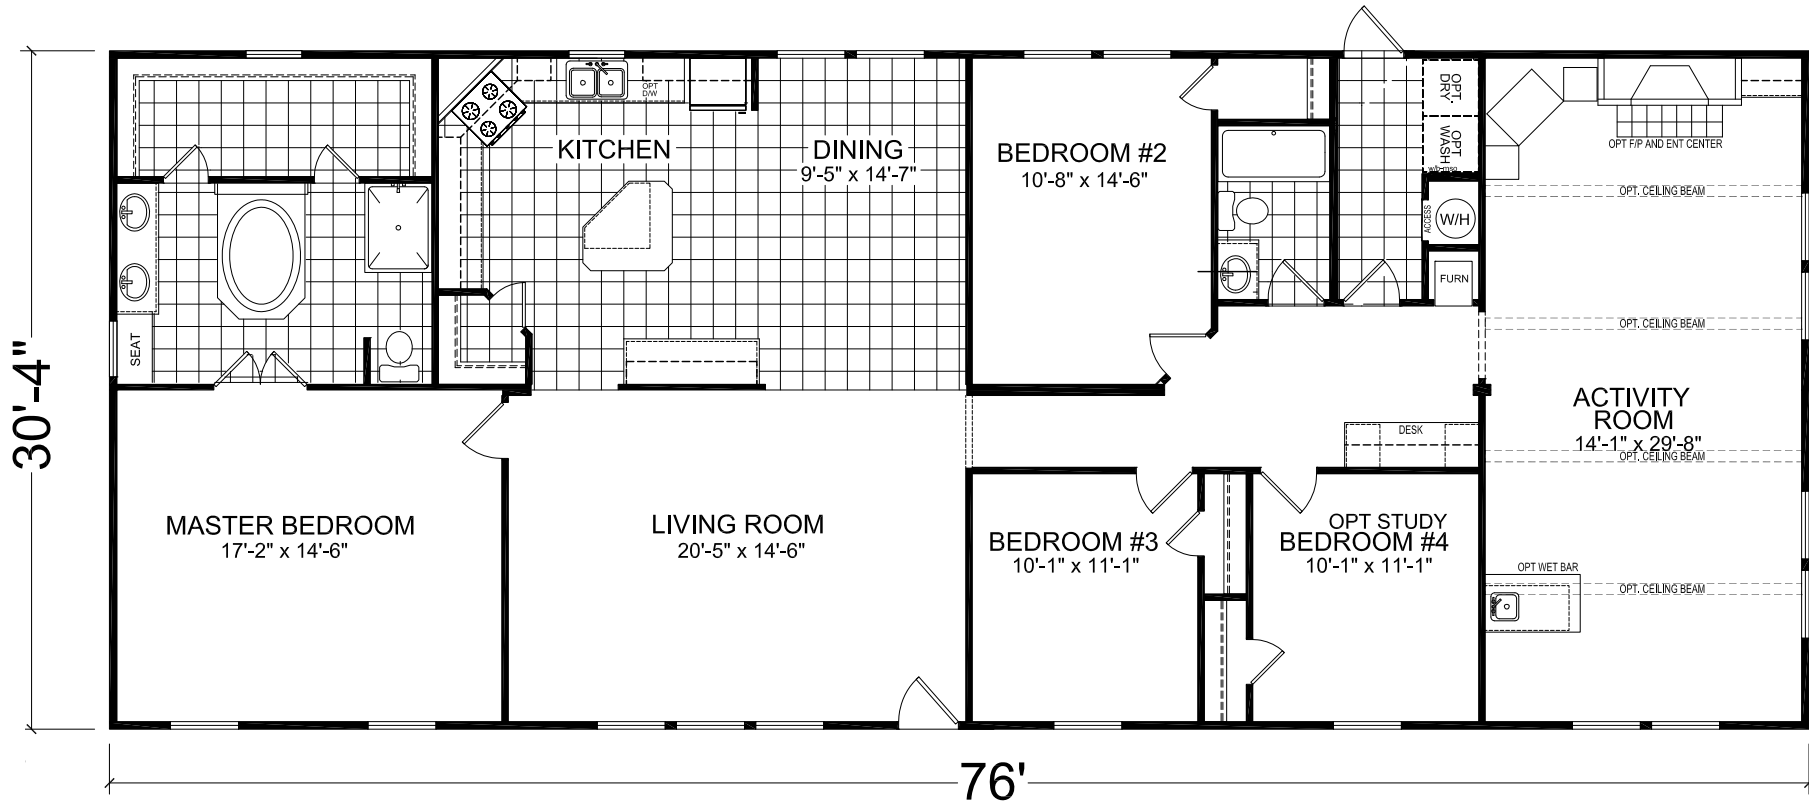

# Beloit

Dutch Elite Series

2,305 SQ. FT. (Approximate) 4 Bedroom, 2 Bath

Last Updated: 6-25-21