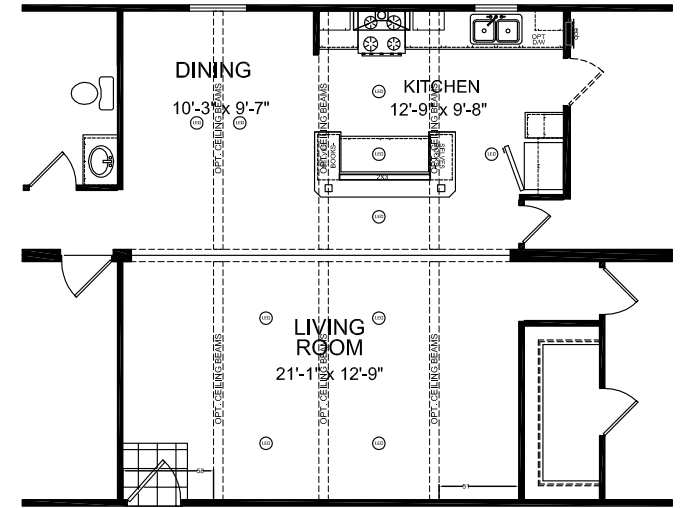

# Blakely

Dutch Elite Series

1,493 SQ. FT. (Approximate) 3 Bedroom, 2 Bath

Last Updated: 6-25-21

OPTIONAL CEILING BEAM LAYOUT

**FACTORY SELECT HOMES**  
179 Highway 601 South  
Lugoff, SC 29078

SelectMobileHomes.com | 1-800-706-1701