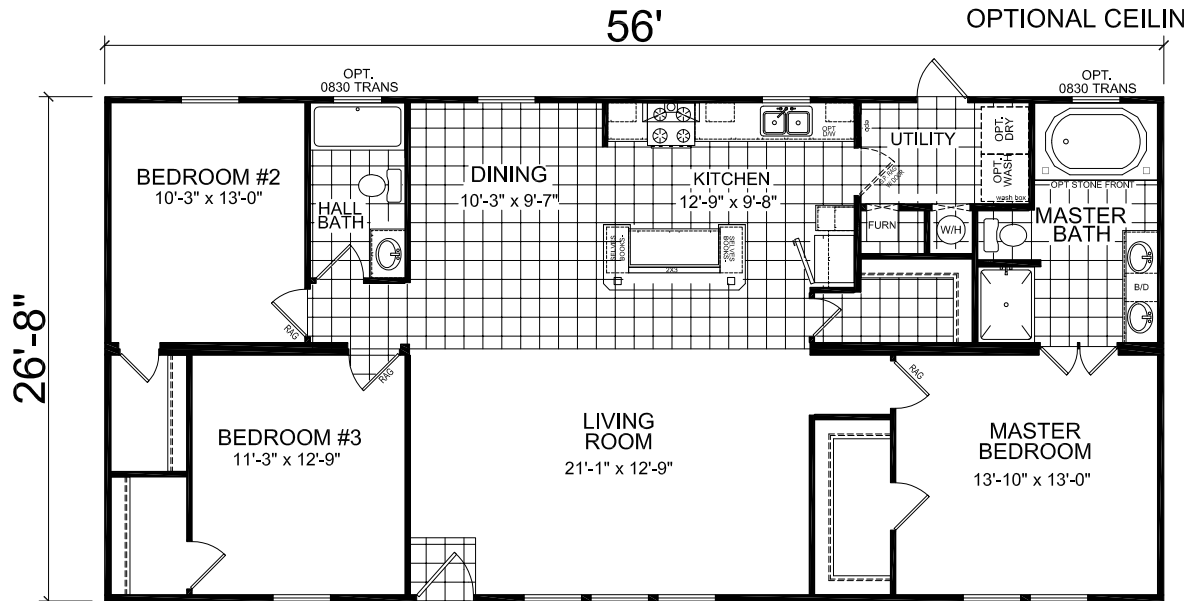

# Blakely

Dutch Elite Series

1,493 SQ. FT. (Approximate) 3 Bedroom, 2 Bath

Last Updated: 6-25-21

OPTIONAL CEILING BEAM LAYOUT

**FACTORY SELECT HOMES**  
179 Highway 601 South  
Lugoff, SC 29078

SelectMobileHomes.com | 1-800-706-1701