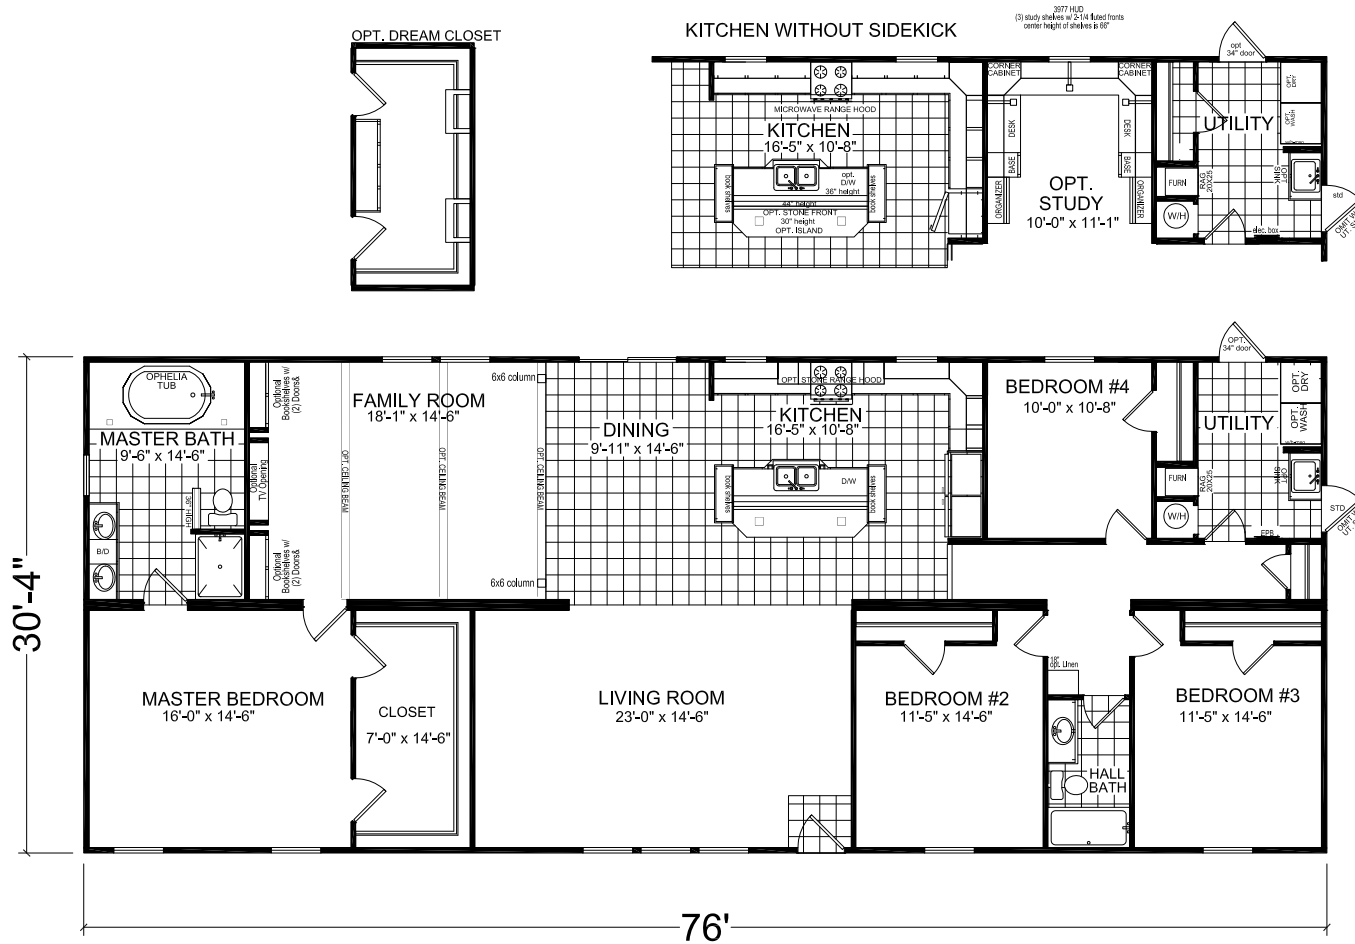

Coleman

Dutch Elite Series

2,305 SQ. FT. (Approximate) 4 Bedroom, 2 Bath

Last Updated: 6-25-21

FACTORY SELECT HOMES
179 Highway 601 South
Lugoff, SC 29078

SelectMobileHomes.com | 1-800-706-1701

IMPORTANT: Alta Cima Corp reserves the right to modify, cancel or substitute products or features of this event at any time without prior notice or obligation. Pictures and other promotional materials are representative and may depict or contain floor plans, square footages, elevations, options, upgrades, extra design features, decorations, floor coverings, specialty light fixtures, custom paint and wall coverings, window treatments, landscaping, sound and alarm systems, furnishings, appliances, and other designer/decorator features and amenities that are not included as part of the home and/or may not be available at all locations. Home, pricing and community information is subject to change, and homes to prior sale, at any time without notice or obligation. ©2020 Alta Cima Corp. All rights reserved.