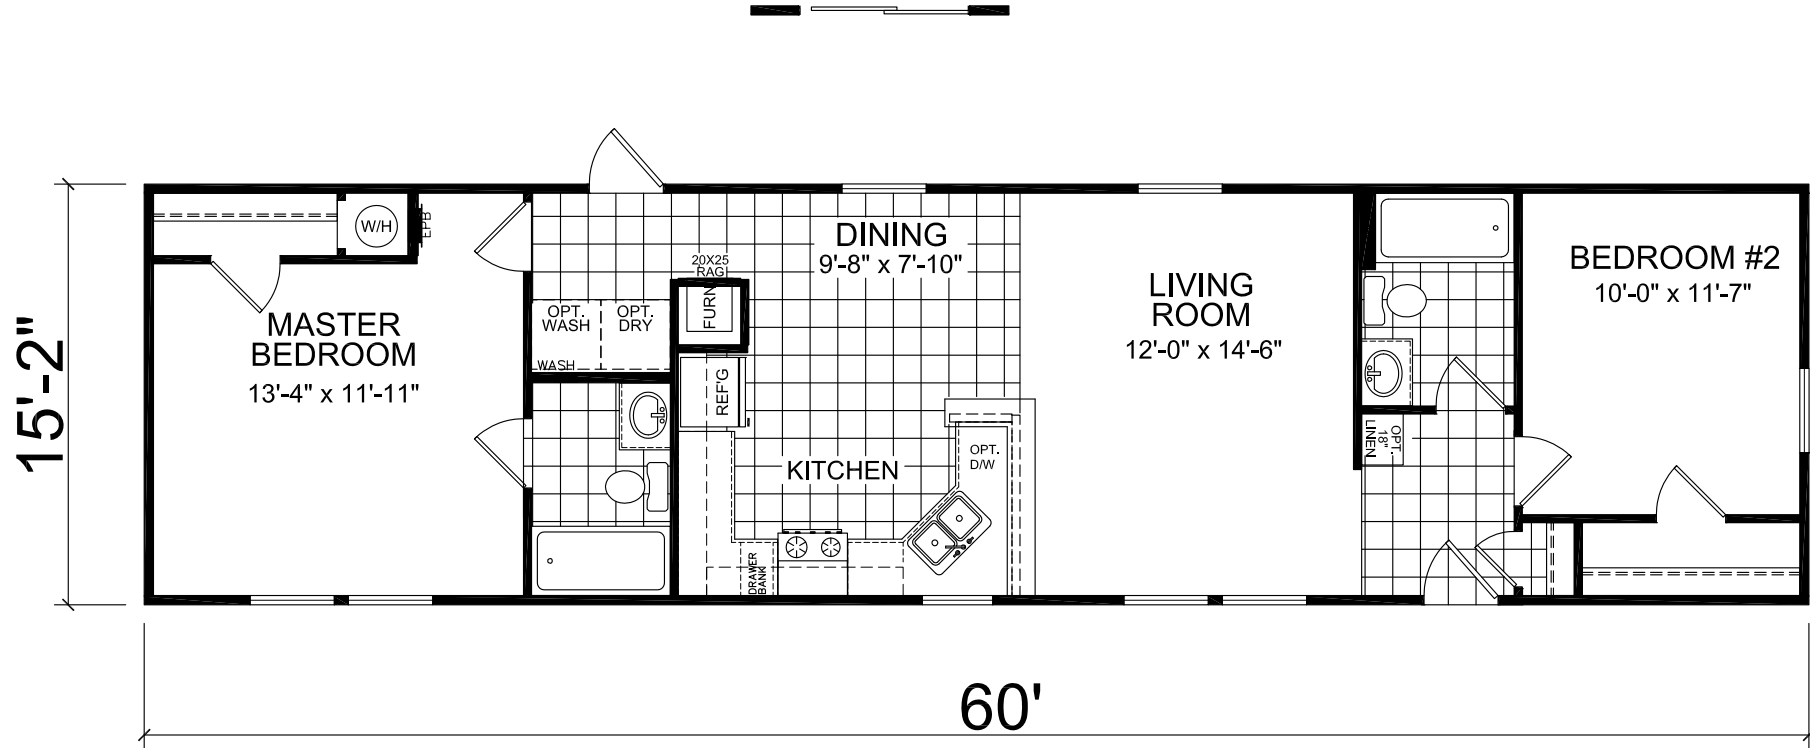

# Cusseta

Dutch Elite Series

910 SQ. FT. (Approximate) 2 Bedroom, 2 Bath

Last Updated: 6-25-21