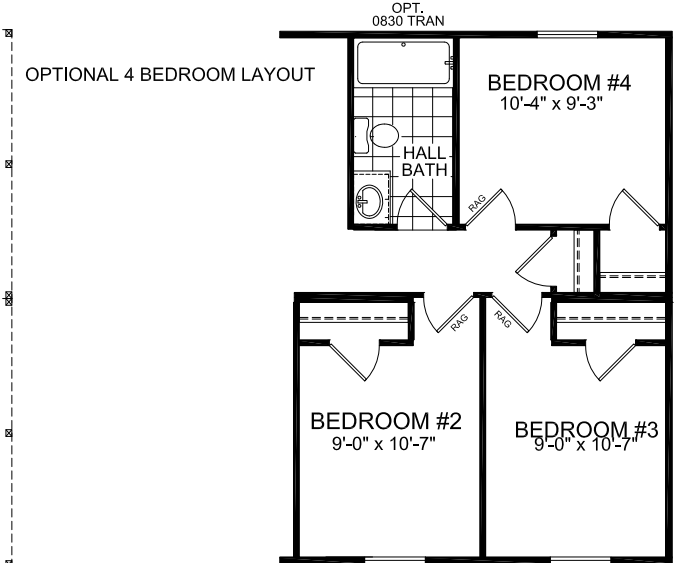

Goshen

Dutch Elite Series

1,387 SQ. FT. (Approximate) 3 Bedroom, 2 Bath

Last Updated: 6-25-21

FACTORY SELECT HOMES
179 Highway 601 South
Lugoff, SC 29078

SelectMobileHomes.com | 1-800-706-1701

IMPORTANT: Alta Cima Corp reserves the right to modify, cancel or substitute products or features of this event at any time without prior notice or obligation. Pictures and other promotional materials are representative and may depict or contain floor plans, square footages, elevations, options, upgrades, extra design features, decorations, floor coverings, specialty light fixtures, custom paint and wall coverings, window treatments, landscaping, sound and alarm systems, furnishings, appliances, and other designer/decorator features and amenities that are not included as part of the home and/or may not be available at all locations. Home, pricing and community information is subject to change, and homes to prior sale, at any time without notice or obligation. ©2020 Alta Cima Corp. All rights reserved.