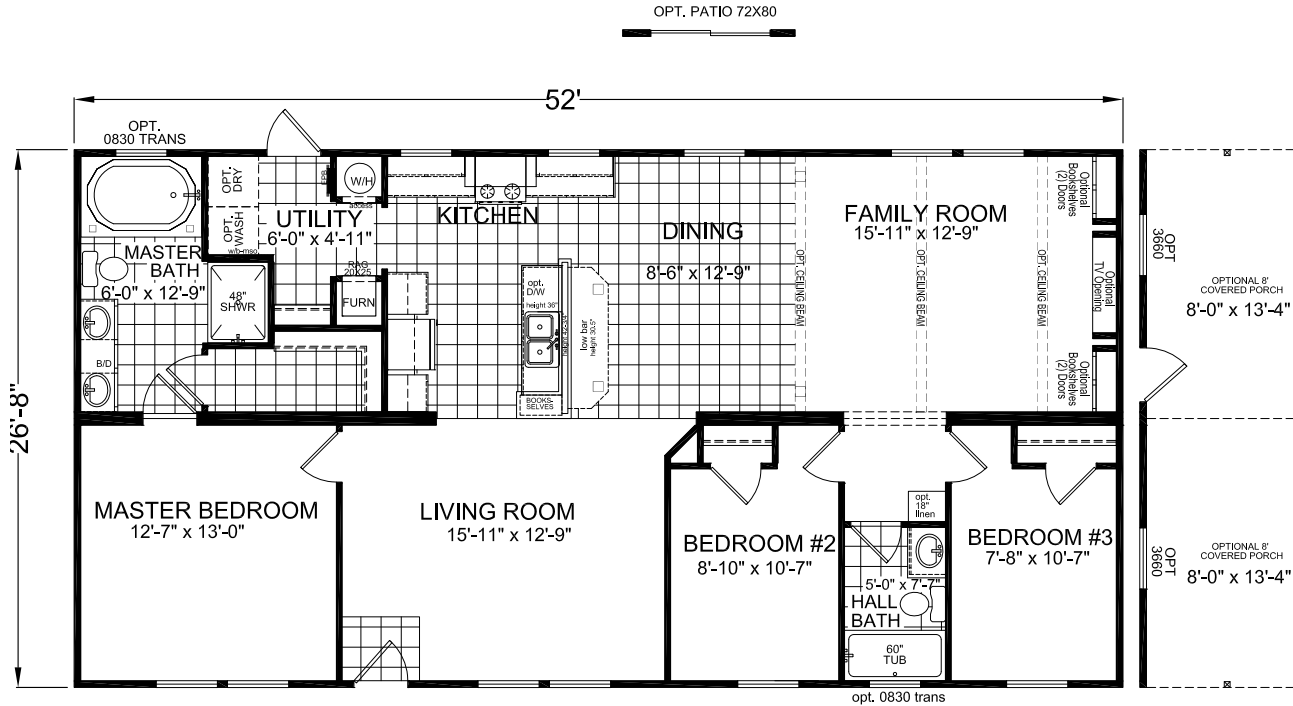

Goshen

Dutch Elite Series

1,387 SQ. FT. (Approximate) 3 Bedroom, 2 Bath

Last Updated: 6-25-21

FACTORY SELECT HOMES
179 Highway 601 South
Lugoff, SC 29078

SelectMobileHomes.com | 1-800-706-1701

IMPORTANT: Alta Cima Corp reserves the right to modify, cancel or substitute products or features of this event at any time without prior notice or obligation. Pictures and other promotional materials are representative and may depict or contain floor plans, square footages, elevations, options, upgrades, extra design features, decorations, floor coverings, specialty light fixtures, custom paint and wall coverings, window treatments, landscaping, sound and alarm systems, furnishings, appliances, and other designer/decorator features and amenities that are not included as part of the home and/or may not be available at all locations. Home, pricing and community information is subject to change, and homes to prior sale, at any time without notice or obligation. ©2020 Alta Cima Corp. All rights reserved.