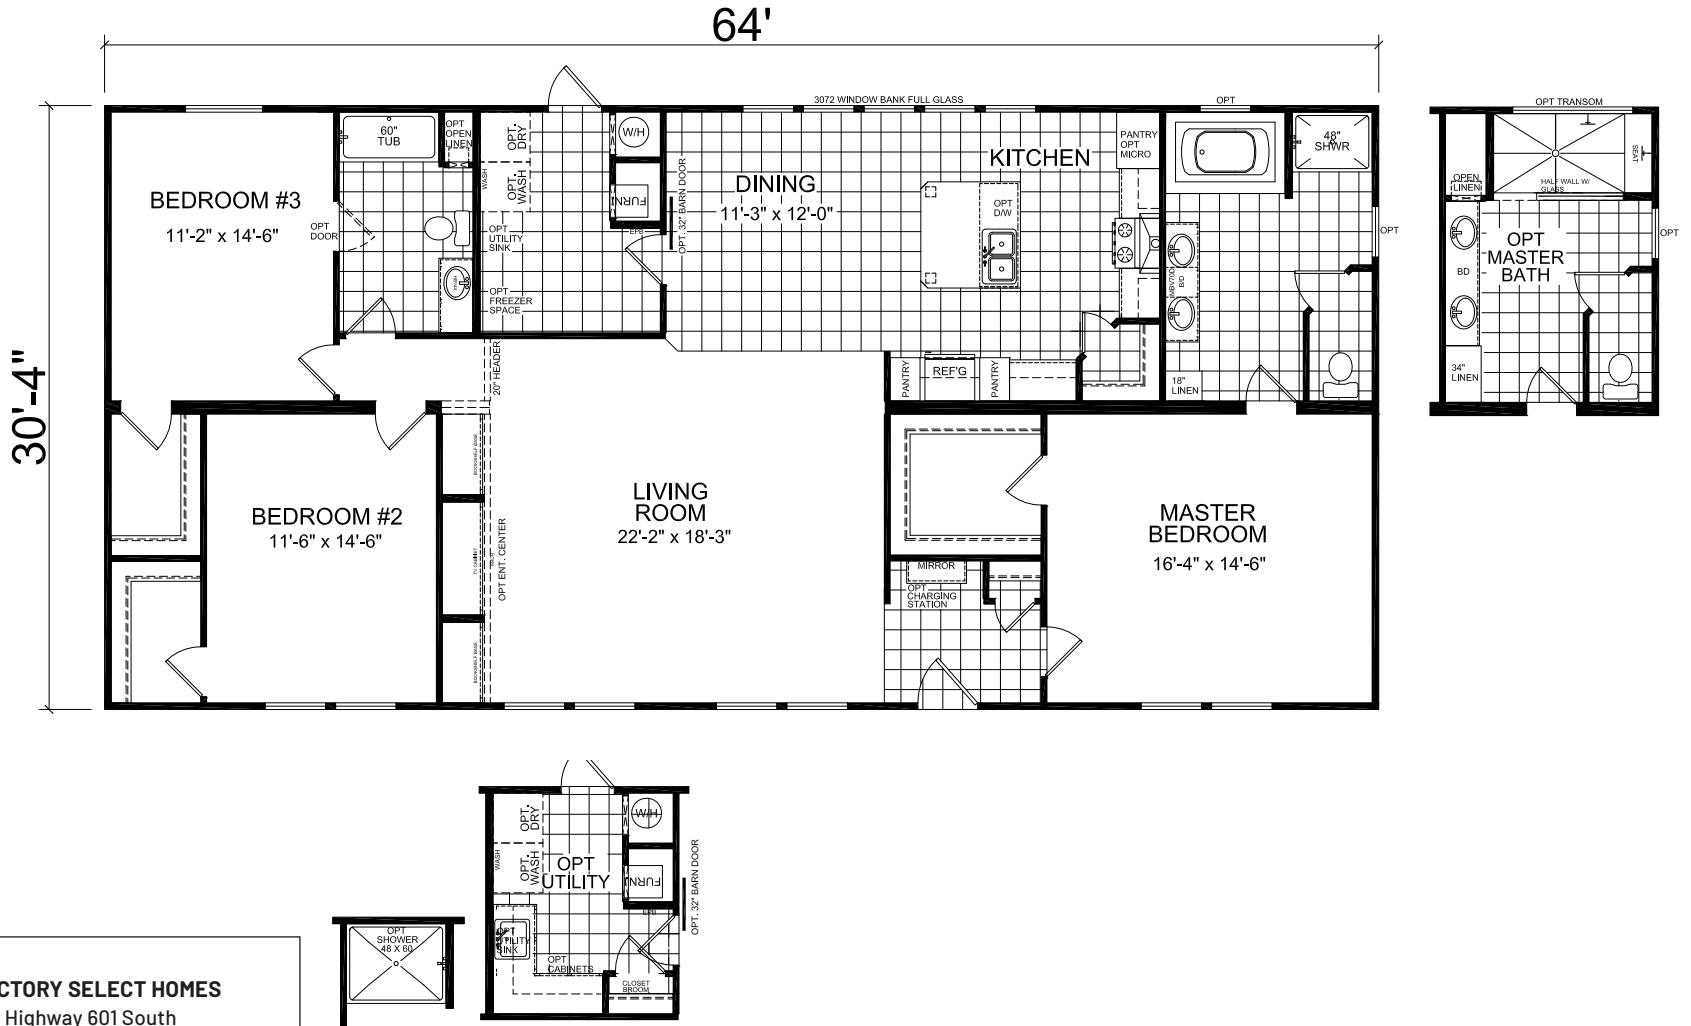

Griff

Dutch Elite Series

1,941 SQ. FT. (Approximate) 3 Bedroom, 2 Bath

FACTORY SELECT HOMES
179 Highway 601 South
Lugoff, SC 29078

SelectMobileHomes.com | 1-800-706-1701

IMPORTANT: Alta Cima Corp reserves the right to modify, cancel or substitute products or features of this event at any time without prior notice or obligation. Pictures and other promotional materials are representative and may depict or contain floor plans, square footages, elevations, options, upgrades, extra design features, decorations, floor coverings, specialty light fixtures, custom paint and wall coverings, window treatments, landscaping, sound and alarm systems, furnishings, appliances, and other designer/decorator features and amenities that are not included as part of the home and/or may not be available at all locations. Home, pricing and community information is subject to change, and homes to prior sale, at any time without notice or obligation. ©2020 Alta Cima Corp. All rights reserved.