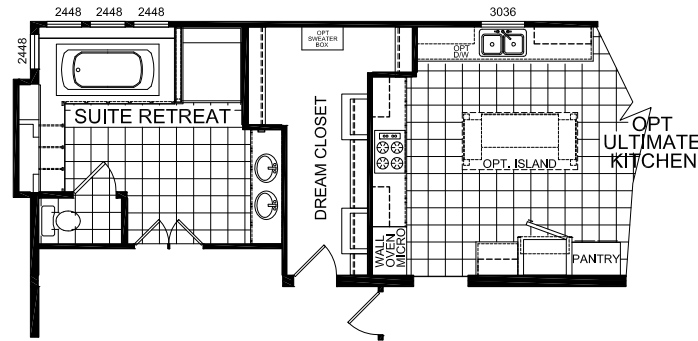

Morven

Dutch Elite Series

2,062 SQ. FT. (Approximate) 3 Bedroom, 2 Bath

Last Updated: 6-25-21

OPT SIDEKICK REFRIGERATOR

OPT. FRIREFLACE WITH BOOKCASES

FACTORY SELECT HOMES
179 Highway 601 South
Lugoff, SC 29078