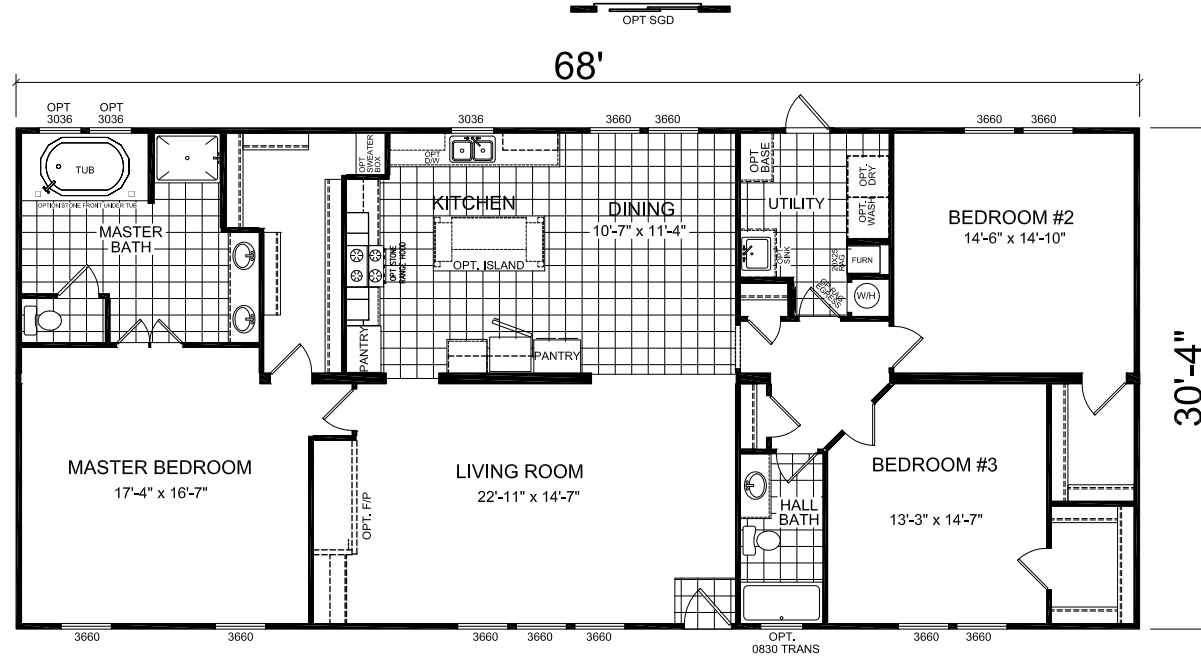

Morven

Dutch Elite Series

2,062 SQ. FT. (Approximate) 3 Bedroom, 2 Bath

Last Updated: 6-25-21

OPT SIDEKICK REFRIGERATOR

OPT. FRIREFLACE WITH BOOKCASES

FACTORY SELECT HOMES
179 Highway 601 South
Lugoff, SC 29078