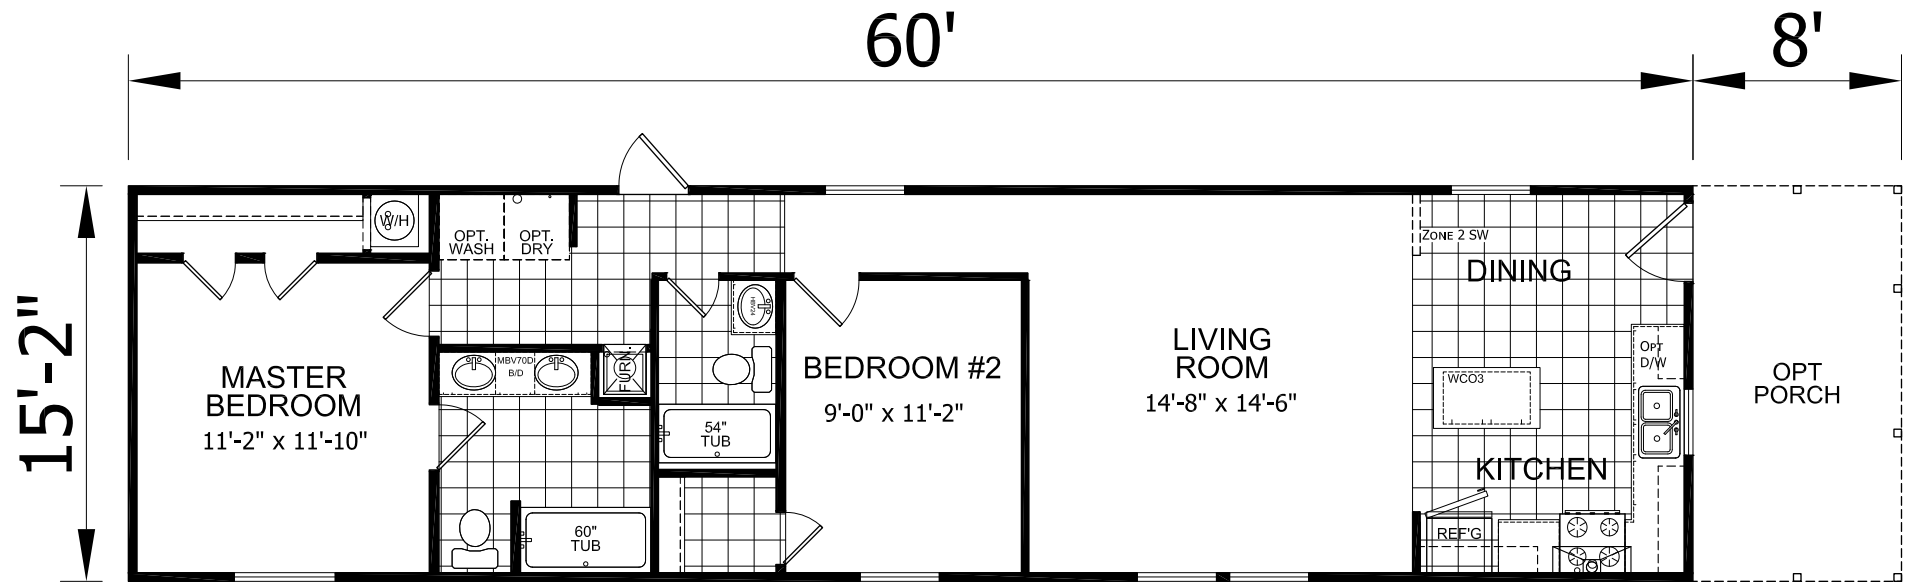

Reynolds

Dutch Elite Series

908 SQ. FT. (Approximate) 2 Bedroom, 2 Bath

Last Updated: 6-25-21

FACTORY SELECT HOMES

179 Highway 601 South
Lugoff, SC 29078

SelectMobileHomes.com | 1-800-706-1701

IMPORTANT: Alta Cima Corp reserves the right to modify, cancel or substitute products or features of this event at any time without prior notice or obligation. Pictures and other promotional materials are representative and may depict or contain floor plans, square footages, elevations, options, upgrades, extra design features, decorations, floor coverings, specialty light fixtures, custom paint and wall coverings, window treatments, landscaping, sound and alarm systems, furnishings, appliances, and other designer/decorator features and amenities that are not included as part of the home and/or may not be available at all locations. Home, pricing and community information is subject to change, and homes to prior sale, at any time without notice or obligation. ©2020 Alta Cima Corp. All rights reserved.