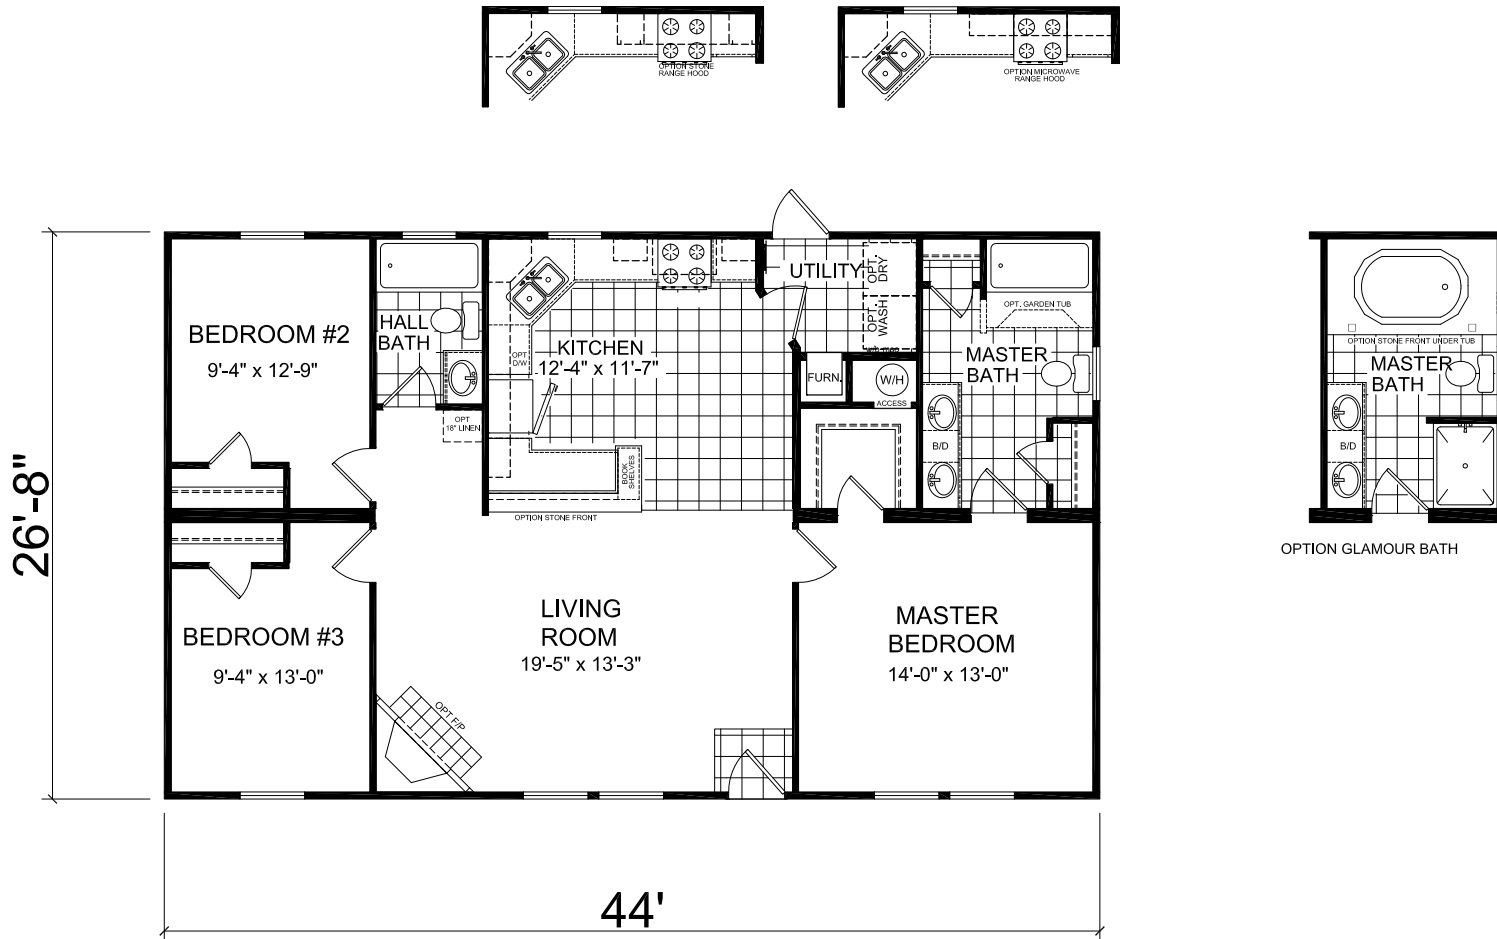

Rockingham

Dutch Elite Series

1,173 SQ. FT. (Approximate) 3 Bedroom, 2 Bath

Last Updated: 6-25-21

FACTORY SELECT HOMES
179 Highway 601 South
Lugoff, SC 29078

SelectMobileHomes.com | 1-800-706-1701

IMPORTANT: Alta Cima Corp reserves the right to modify, cancel or substitute products or features of this event at any time without prior notice or obligation. Pictures and other promotional materials are representative and may depict or contain floor plans, square footages, elevations, options, upgrades, extra design features, decorations, floor coverings, specialty light fixtures, custom paint and wall coverings, window treatments, landscaping, sound and alarm systems, furnishings, appliances, and other designer/decorator features and amenities that are not included as part of the home and/or may not be available at all locations. Home, pricing and community information is subject to change, and homes to prior sale, at any time without notice or obligation. ©2020 Alta Cima Corp. All rights reserved.