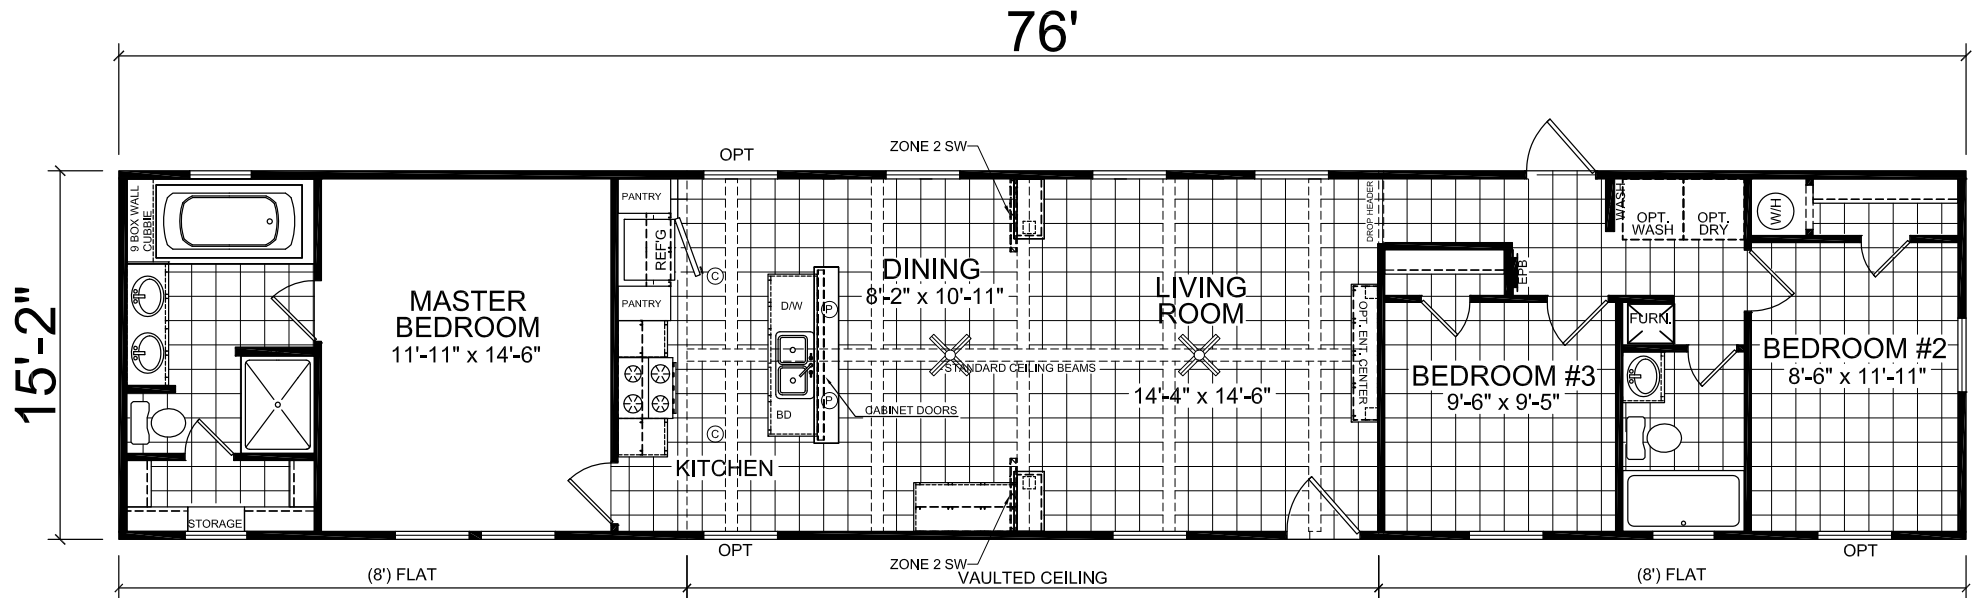

Shellman

Dutch Elite Series

1,153 SQ. FT. (Approximate) 3 Bedroom, 2 Bath

Last Updated: 6-25-21

FACTORY SELECT HOMES
179 Highway 601 South
Lugoff, SC 29078

SelectMobileHomes.com | 1-800-706-1701

IMPORTANT: Alta Cima Corp reserves the right to modify, cancel or substitute products or features of this event at any time without prior notice or obligation. Pictures and other promotional materials are representative and may depict or contain floor plans, square footages, elevations, options, upgrades, extra design features, decorations, floor coverings, specialty light fixtures, custom paint and wall coverings, window treatments, landscaping, sound and alarm systems, furnishings, appliances, and other designer/decorator features and amenities that are not included as part of the home and/or may not be available at all locations. Home, pricing and community information is subject to change, and homes to prior sale, at any time without notice or obligation. ©2020 Alta Cima Corp. All rights reserved.