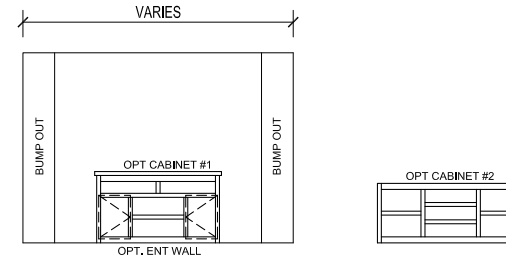

Soperton

Dutch Elite Series

1,153 SQ. FT. (Approximate) 3 Bedroom, 2 Bath

Last Updated: 6-25-21

OPT MASTER BATH

76'

FACTORY SELECT HOMES
179 Highway 601 South
Lugoff, SC 29078

SelectMobileHomes.com | 1-800-706-1701