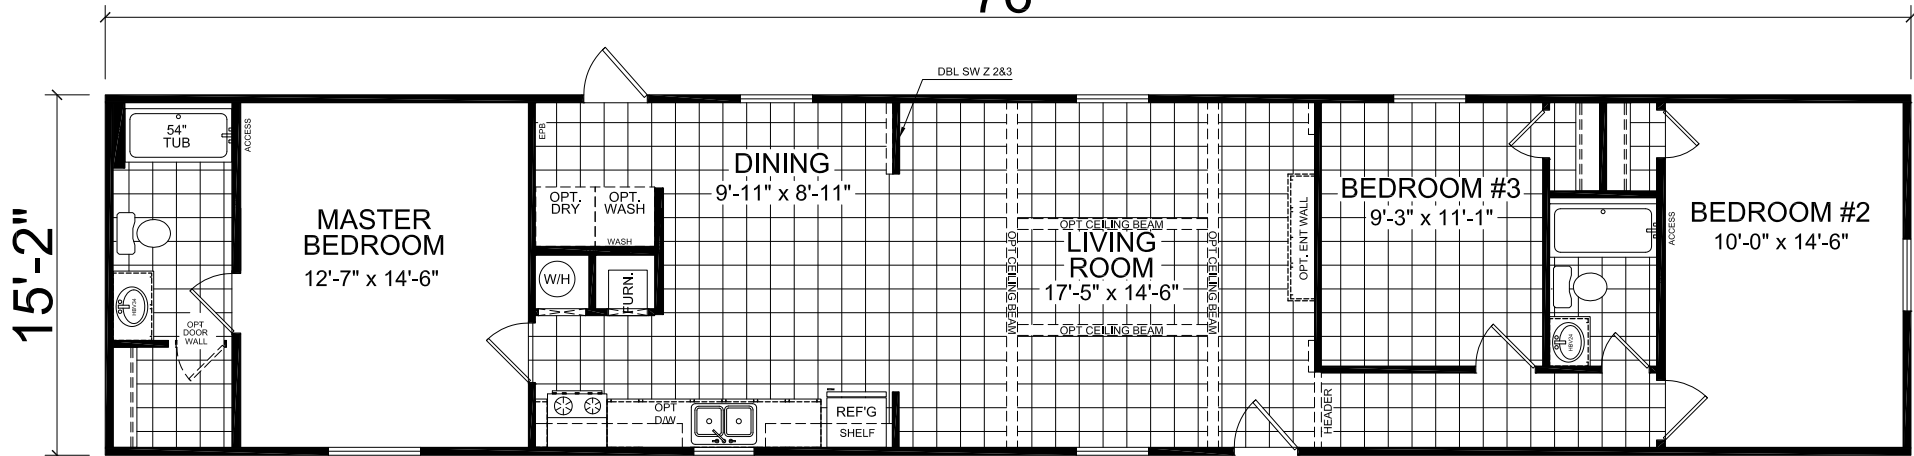

Soperton

Dutch Elite Series

1,153 SQ. FT. (Approximate) 3 Bedroom, 2 Bath

Last Updated: 6-25-21

OPT MASTER BATH

76'

FACTORY SELECT HOMES
179 Highway 601 South
Lugoff, SC 29078

SelectMobileHomes.com | 1-800-706-1701