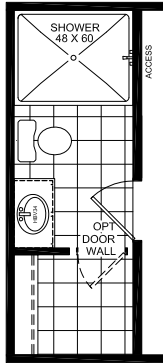

Soperton

Dutch Elite Series

1,153 SQ. FT. (Approximate) 3 Bedroom, 2 Bath

Last Updated: 6-25-21

OPT MASTER BATH

76'

FACTORY SELECT HOMES
179 Highway 601 South
Lugoff, SC 29078

SelectMobileHomes.com | 1-800-706-1701