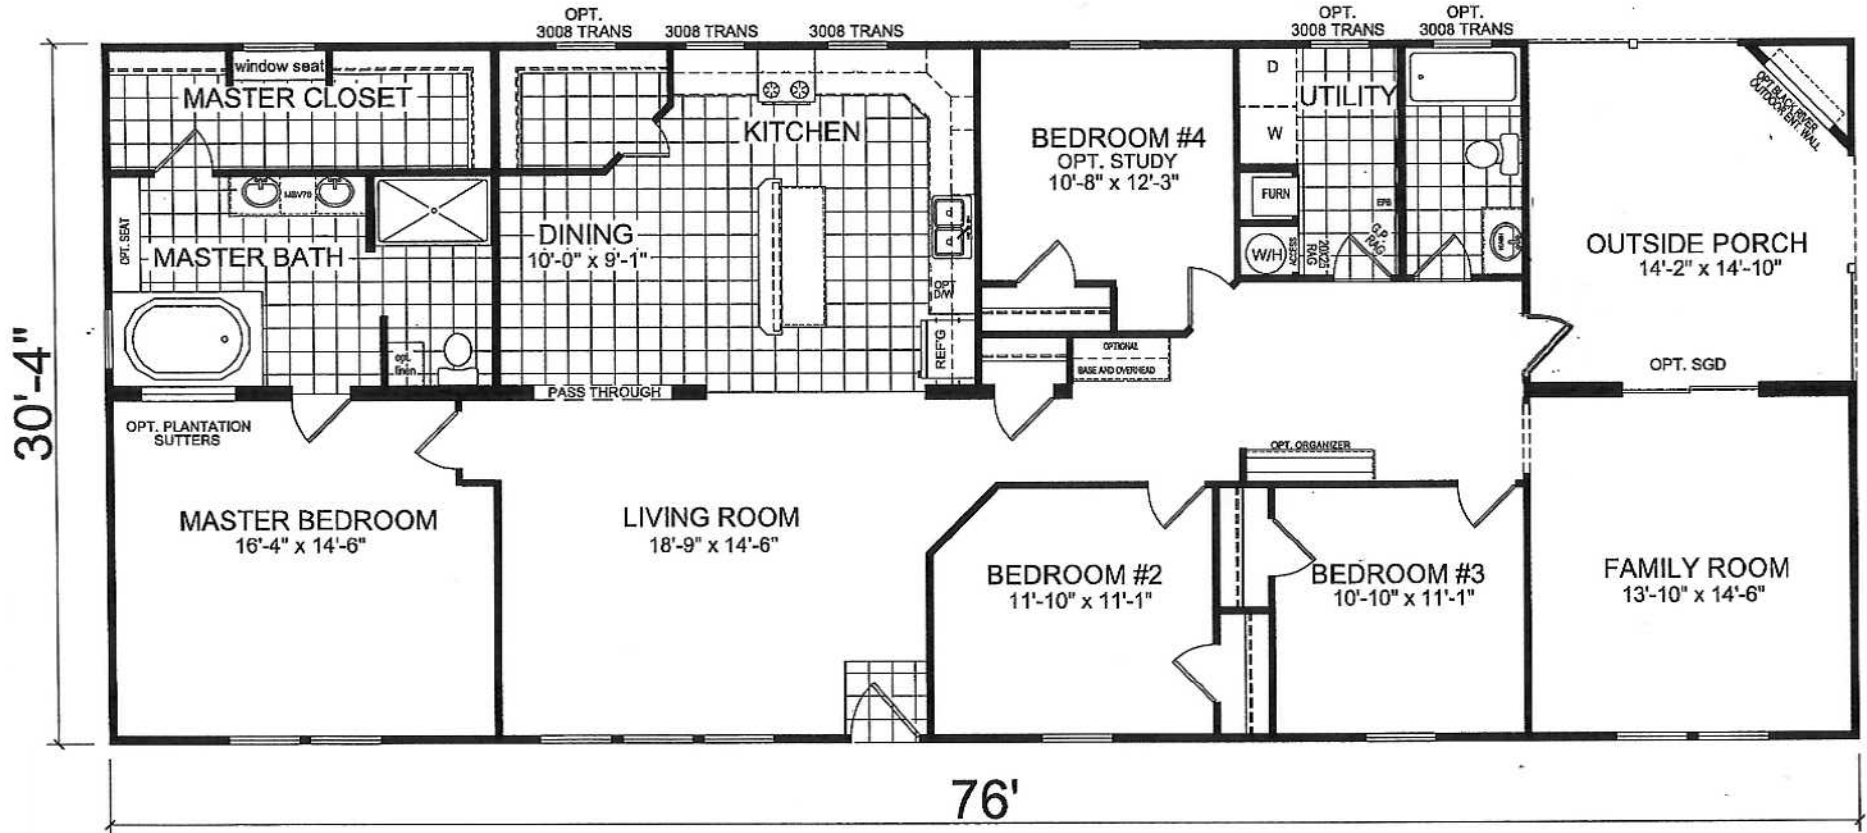

Zetto

Dutch Elite Series

2,305 SQ. FT. (Approximate) 4 Bedroom, 2 Bath

Last Updated: 6-25-21

30'-4"

76'

FACTORY SELECT HOMES

179 Highway 601 South
Lugoff, SC 29078