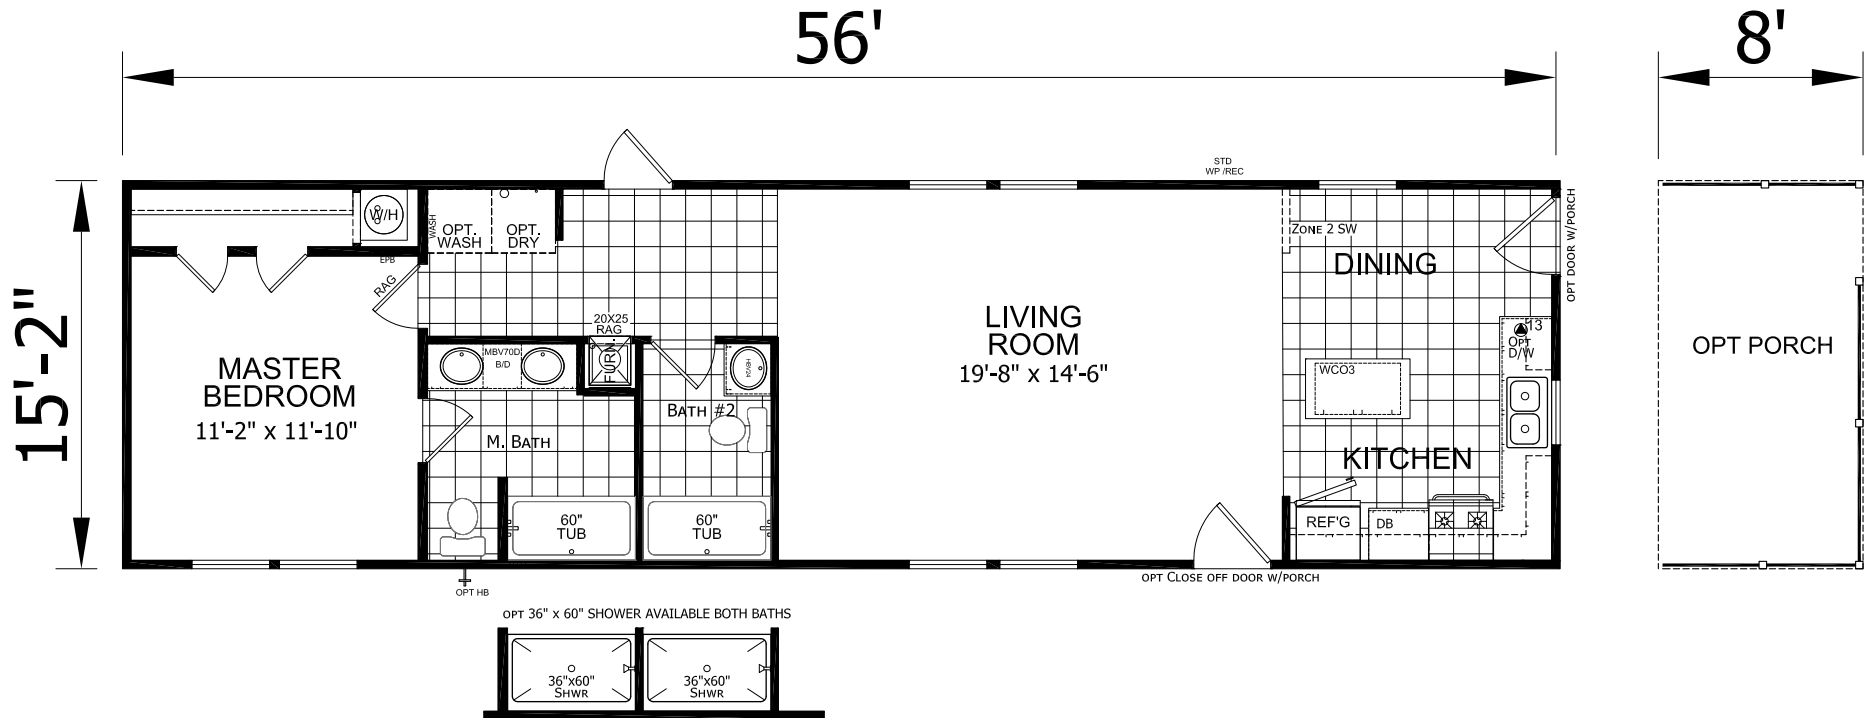

Sterling

Dutch Elite Series

849 SQ. FT. (Approximate) 1 Bedroom, 2 Bath

Last Updated: 7-19-21

FACTORY SELECT HOMES

179 Highway 601 South
Lugoff, SC 29078

SelectMobileHomes.com | 1-800-706-1701

IMPORTANT: Alta Cima Corp reserves the right to modify, cancel or substitute products or features of this event at any time without prior notice or obligation. Pictures and other promotional materials are representative and may depict or contain floor plans, square footages, elevations, options, upgrades, extra design features, decorations, floor coverings, specialty light fixtures, custom paint and wall coverings, window treatments, landscaping, sound and alarm systems, furnishings, appliances, and other designer/decorator features and amenities that are not included as part of the home and/or may not be available at all locations. Home, pricing and community information is subject to change, and homes to prior sale, at any time without notice or obligation. ©2020 Alta Cima Corp. All rights reserved.